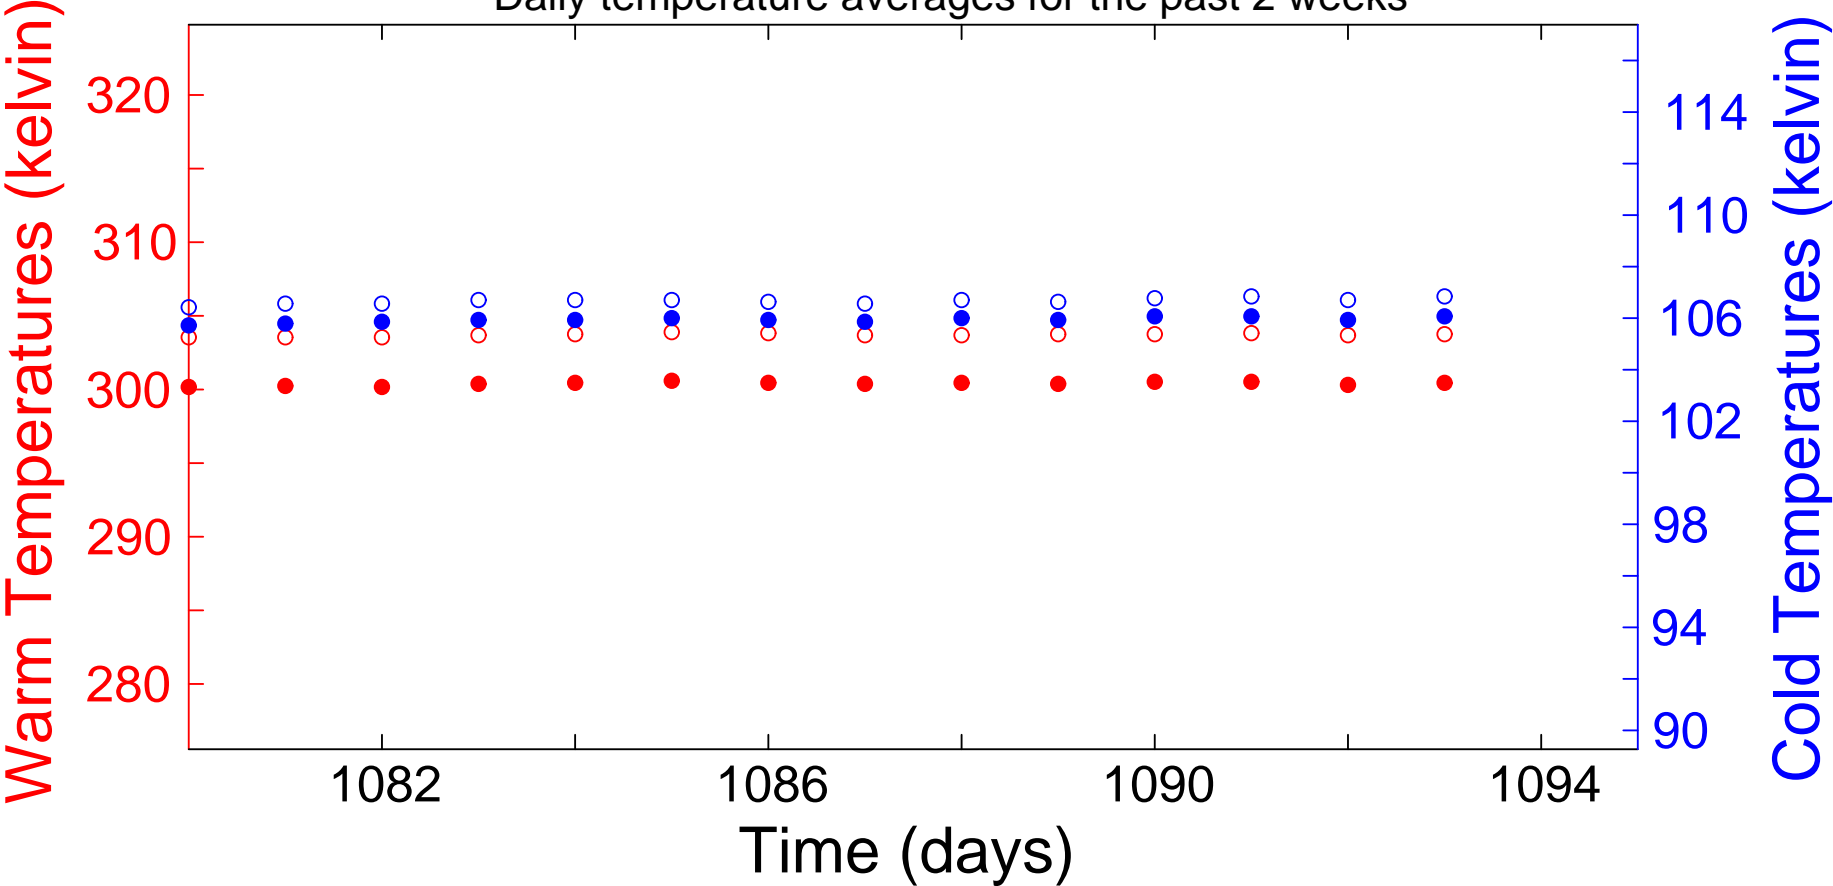

detector 6 (08-May-22)

"Daily temperature averages for the past 2 weeks"

detector 7 (08-May-22)

"Daily temperature averages for the past 2 weeks"

detector 8 (08-May-22)

"Daily temperature averages for the past 2 weeks"

detector 9 (08-May-22)

"Daily temperature averages for the past 2 weeks"

detector 10 (08-May-22)

"Daily temperature averages for the past 2 weeks"

detector 11 (08-May-22)

"Daily temperature averages for the past 2 weeks"

detector 12 (08-May-22)

"Daily temperature averages for the past 2 weeks"

detector 29 (08-May-22)

"Daily temperature averages for the past 2 weeks"