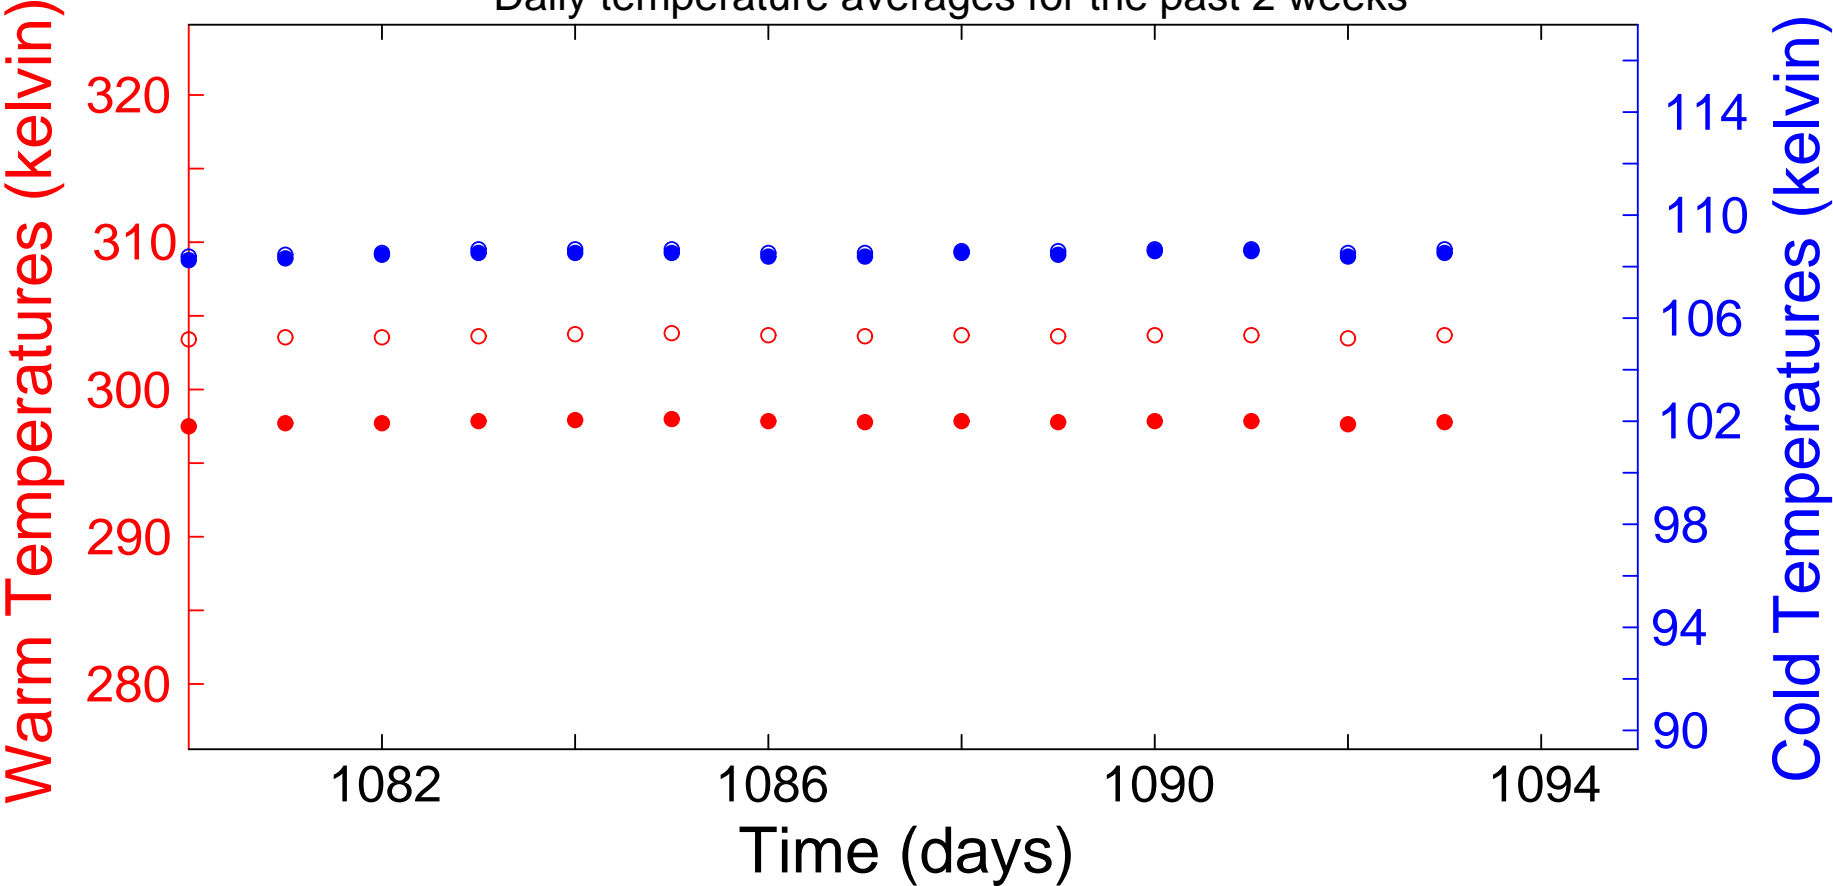

detector 0 (08-May-22)

"Daily temperature averages for the past 2 weeks"

detector 1 (08-May-22)

"Daily temperature averages for the past 2 weeks"

detector 2 (08-May-22)

"Daily temperature averages for the past 2 weeks"

detector 3 (08-May-22)

"Daily temperature averages for the past 2 weeks"

detector 4 (08-May-22)

"Daily temperature averages for the past 2 weeks"

detector 5 (08-May-22)

"Daily temperature averages for the past 2 weeks"

detector 6 (08-May-22)

"Daily temperature averages for the past 2 weeks"

detector 7 (08-May-22)

"Daily temperature averages for the past 2 weeks"

detector 8 (08-May-22)

"Daily temperature averages for the past 2 weeks"

detector 12 (08-May-22)

"Daily temperature averages for the past 2 weeks"

detector 29 (08-May-22)

"Daily temperature averages for the past 2 weeks"