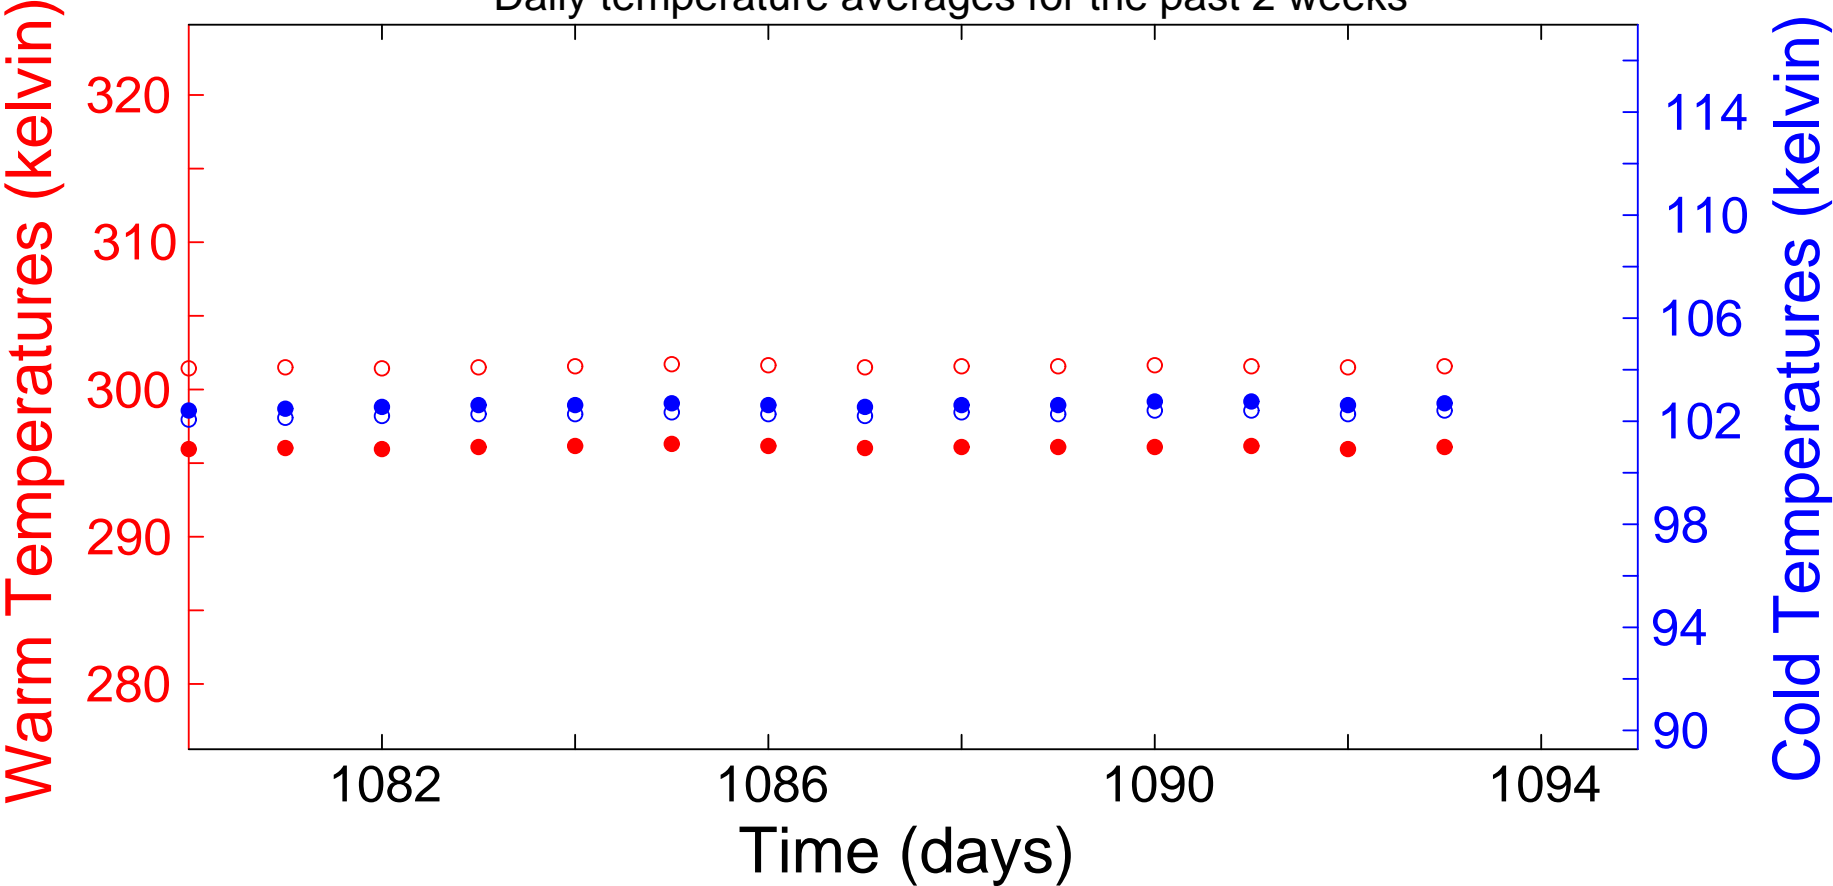

detector 6 (08-May-22)

"Daily temperature averages for the past 2 weeks"

detector 7 (08-May-22)

"Daily temperature averages for the past 2 weeks"

detector 8 (08-May-22)

"Daily temperature averages for the past 2 weeks"

detector 9 (08-May-22)

"Daily temperature averages for the past 2 weeks"

detector 10 (08-May-22)

"Daily temperature averages for the past 2 weeks"

detector 11 (08-May-22)

"Daily temperature averages for the past 2 weeks"

detector 12 (08-May-22)

"Daily temperature averages for the past 2 weeks"

detector 29 (08-May-22)

"Daily temperature averages for the past 2 weeks"