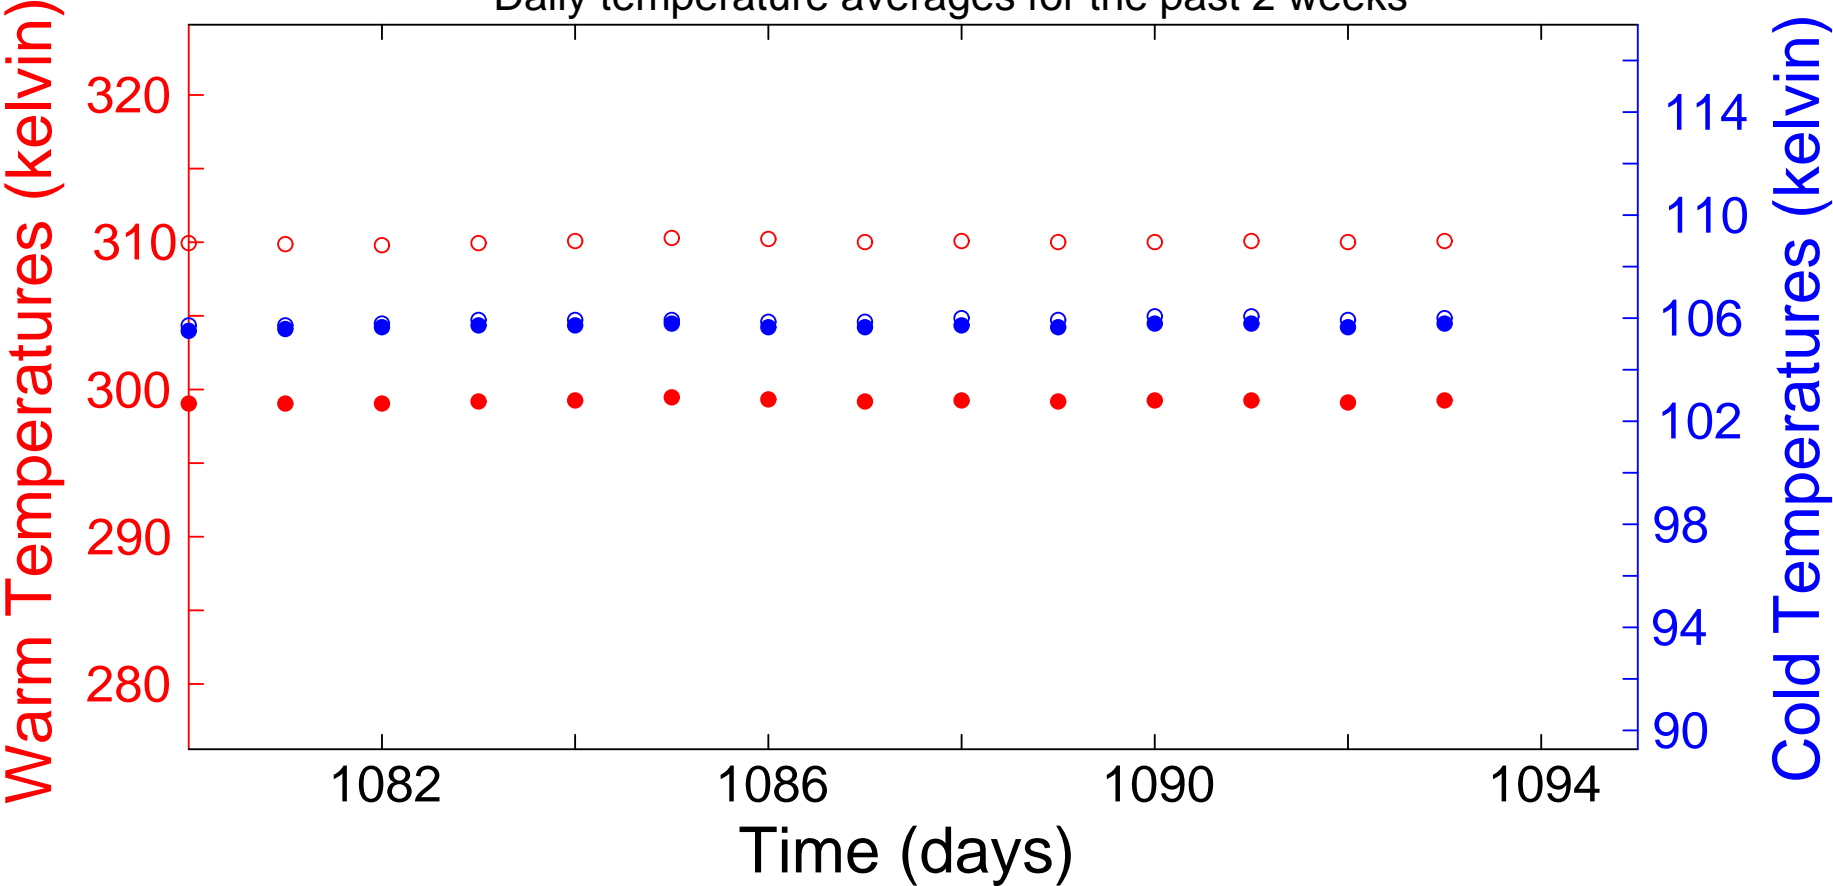

detector 0 (08-May-22)

"Daily temperature averages for the past 2 weeks"

detector 1 (08-May-22)

"Daily temperature averages for the past 2 weeks"

detector 2 (08-May-22)

"Daily temperature averages for the past 2 weeks"

detector 3 (08-May-22)

"Daily temperature averages for the past 2 weeks"

detector 4 (08-May-22)

"Daily temperature averages for the past 2 weeks"

detector 5 (08-May-22)

"Daily temperature averages for the past 2 weeks"

detector 6 (08-May-22)

"Daily temperature averages for the past 2 weeks"

detector 7 (08-May-22)

"Daily temperature averages for the past 2 weeks"

detector 8 (08-May-22)

"Daily temperature averages for the past 2 weeks"

detector 12 (08-May-22)

"Daily temperature averages for the past 2 weeks"

detector 29 (08-May-22)

"Daily temperature averages for the past 2 weeks"