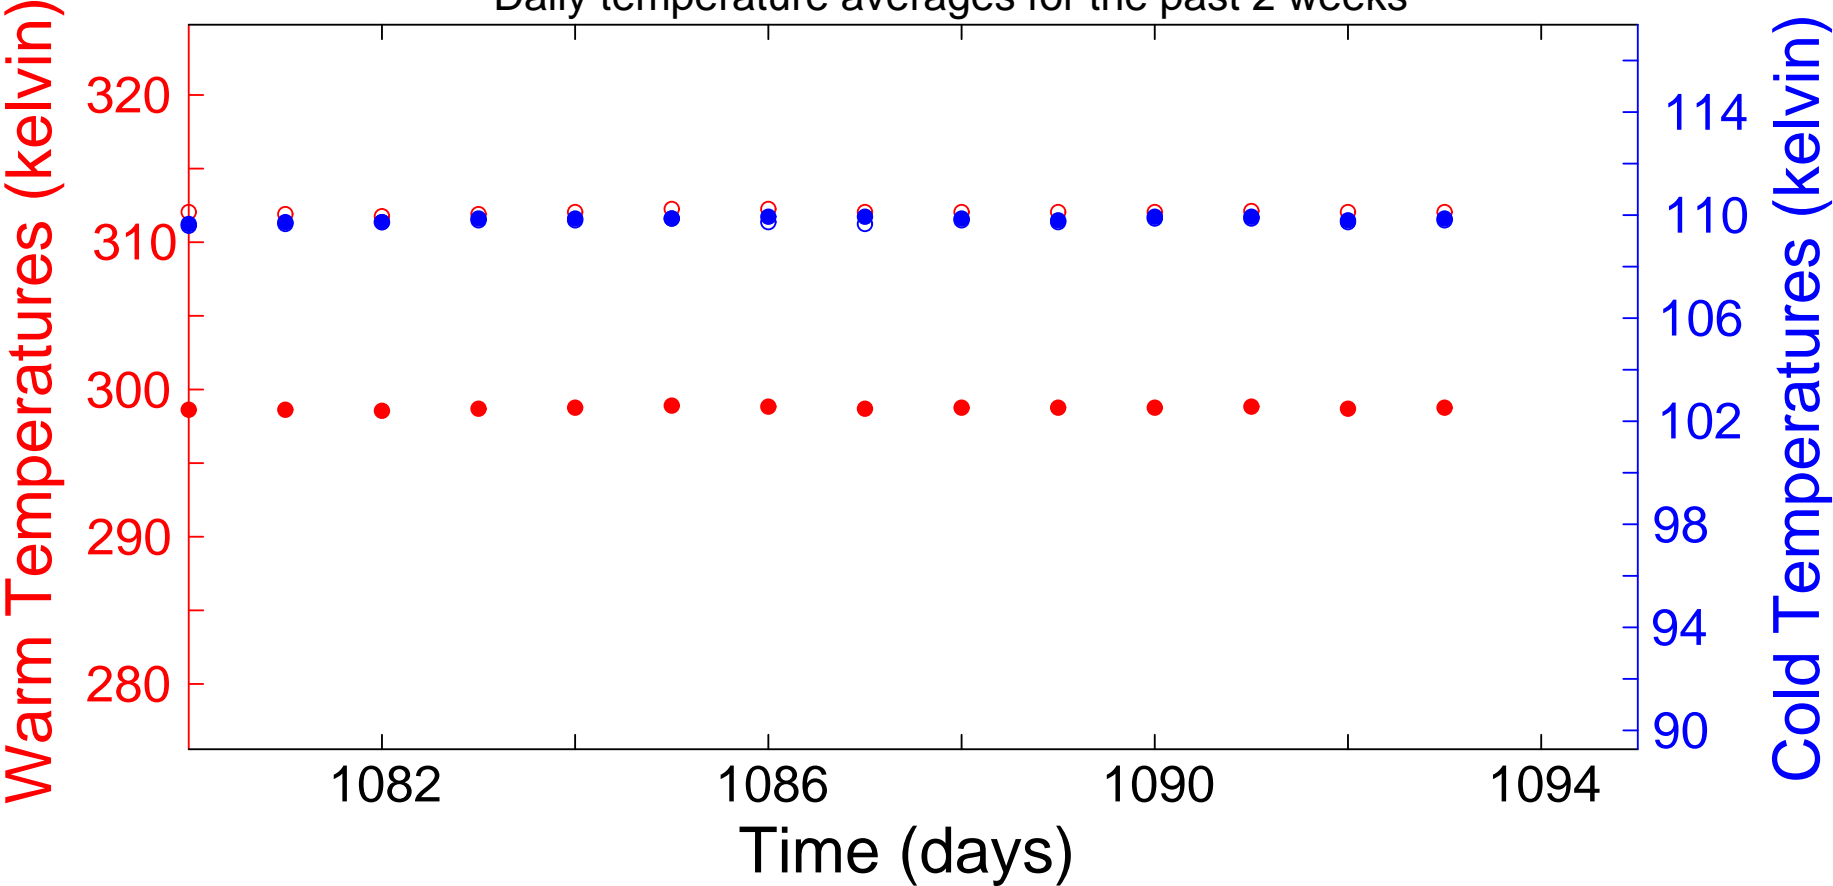

detector 0 (08-May-22)

"Daily temperature averages for the past 2 weeks"

detector 1 (08-May-22)

"Daily temperature averages for the past 2 weeks"

detector 2 (08-May-22)

"Daily temperature averages for the past 2 weeks"

detector 3 (08-May-22)

"Daily temperature averages for the past 2 weeks"

detector 4 (08-May-22)

"Daily temperature averages for the past 2 weeks"

detector 5 (08-May-22)

"Daily temperature averages for the past 2 weeks"

detector 6 (08-May-22)

"Daily temperature averages for the past 2 weeks"

detector 7 (08-May-22)

"Daily temperature averages for the past 2 weeks"

detector 8 (08-May-22)

"Daily temperature averages for the past 2 weeks"

detector 12 (08-May-22)

"Daily temperature averages for the past 2 weeks"

detector 29 (08-May-22)

"Daily temperature averages for the past 2 weeks"