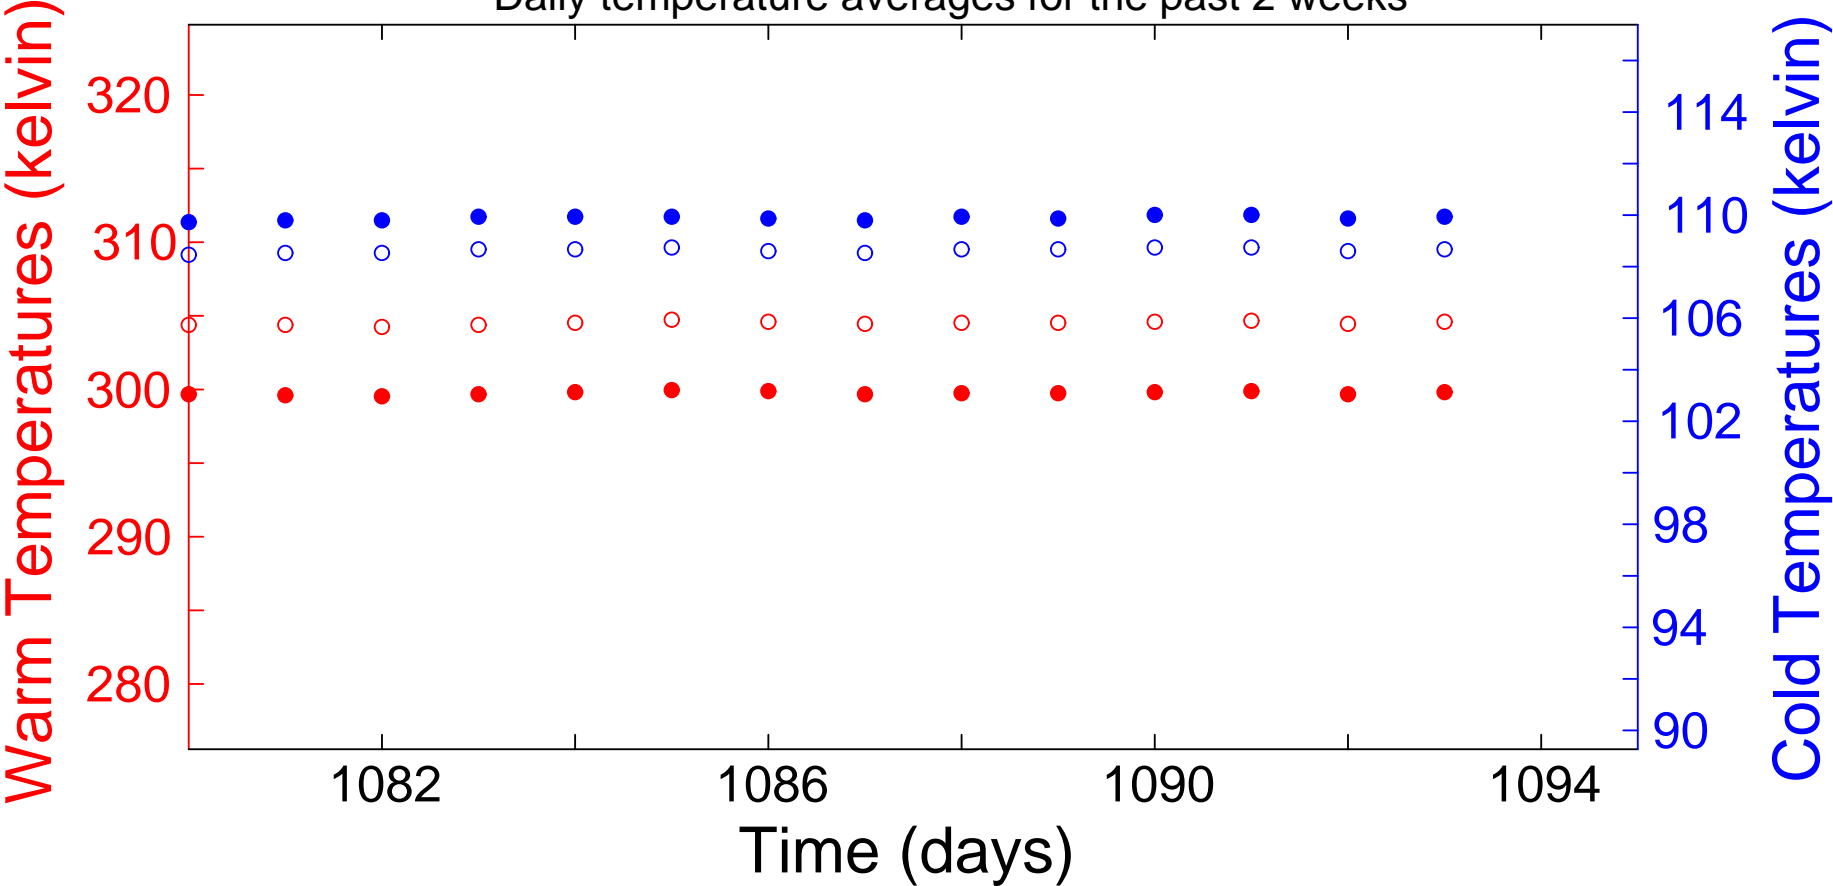

detector 0 (08-May-22)

"Daily temperature averages for the past 2 weeks"

detector 1 (08-May-22)

"Daily temperature averages for the past 2 weeks"

detector 2 (08-May-22)

"Daily temperature averages for the past 2 weeks"

detector 3 (08-May-22)

"Daily temperature averages for the past 2 weeks"

detector 4 (08-May-22)

"Daily temperature averages for the past 2 weeks"

detector 5 (08-May-22)

"Daily temperature averages for the past 2 weeks"

detector 6 (08-May-22)

"Daily temperature averages for the past 2 weeks"

detector 7 (08-May-22)

"Daily temperature averages for the past 2 weeks"

detector 8 (08-May-22)

"Daily temperature averages for the past 2 weeks"

detector 12 (08-May-22)

"Daily temperature averages for the past 2 weeks"

detector 29 (08-May-22)

"Daily temperature averages for the past 2 weeks"