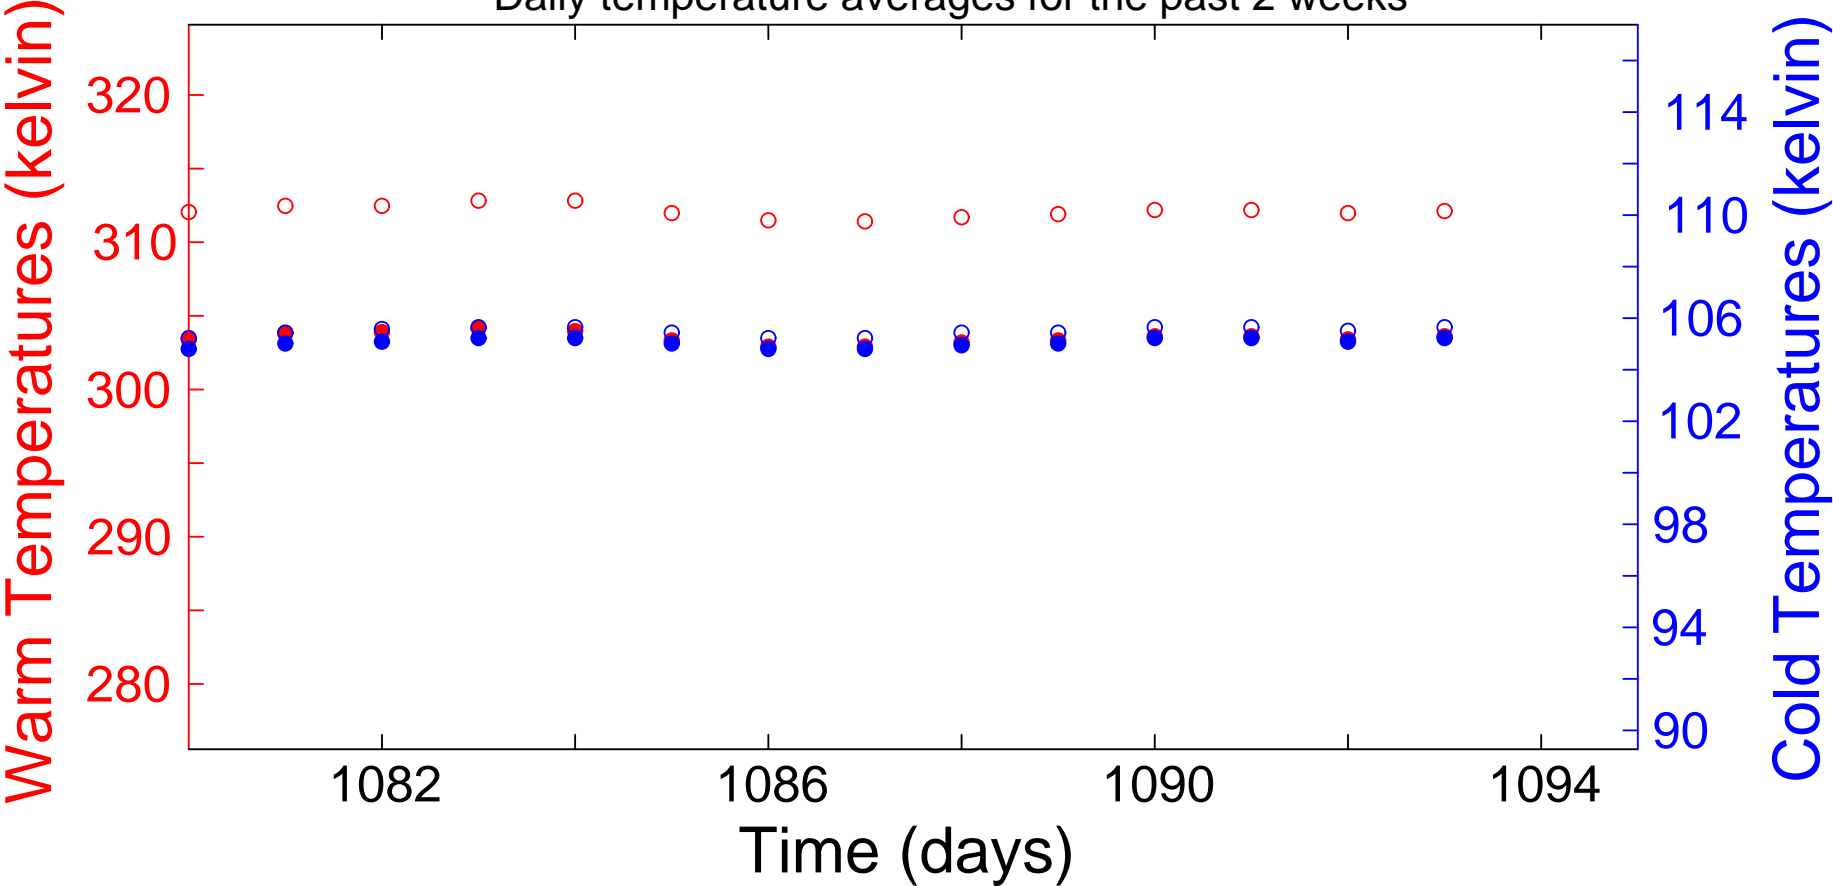

detector 0 (08-May-22)

"Daily temperature averages for the past 2 weeks"

detector 1 (08-May-22)

"Daily temperature averages for the past 2 weeks"

detector 2 (08-May-22)

"Daily temperature averages for the past 2 weeks"

detector 3 (08-May-22)

"Daily temperature averages for the past 2 weeks"

detector 4 (08-May-22)

"Daily temperature averages for the past 2 weeks"

detector 5 (08-May-22)

"Daily temperature averages for the past 2 weeks"

detector 6 (08-May-22)

"Daily temperature averages for the past 2 weeks"

detector 7 (08-May-22)

"Daily temperature averages for the past 2 weeks"

detector 8 (08-May-22)

"Daily temperature averages for the past 2 weeks"

detector 12 (08-May-22)

"Daily temperature averages for the past 2 weeks"

detector 29 (08-May-22)

"Daily temperature averages for the past 2 weeks"