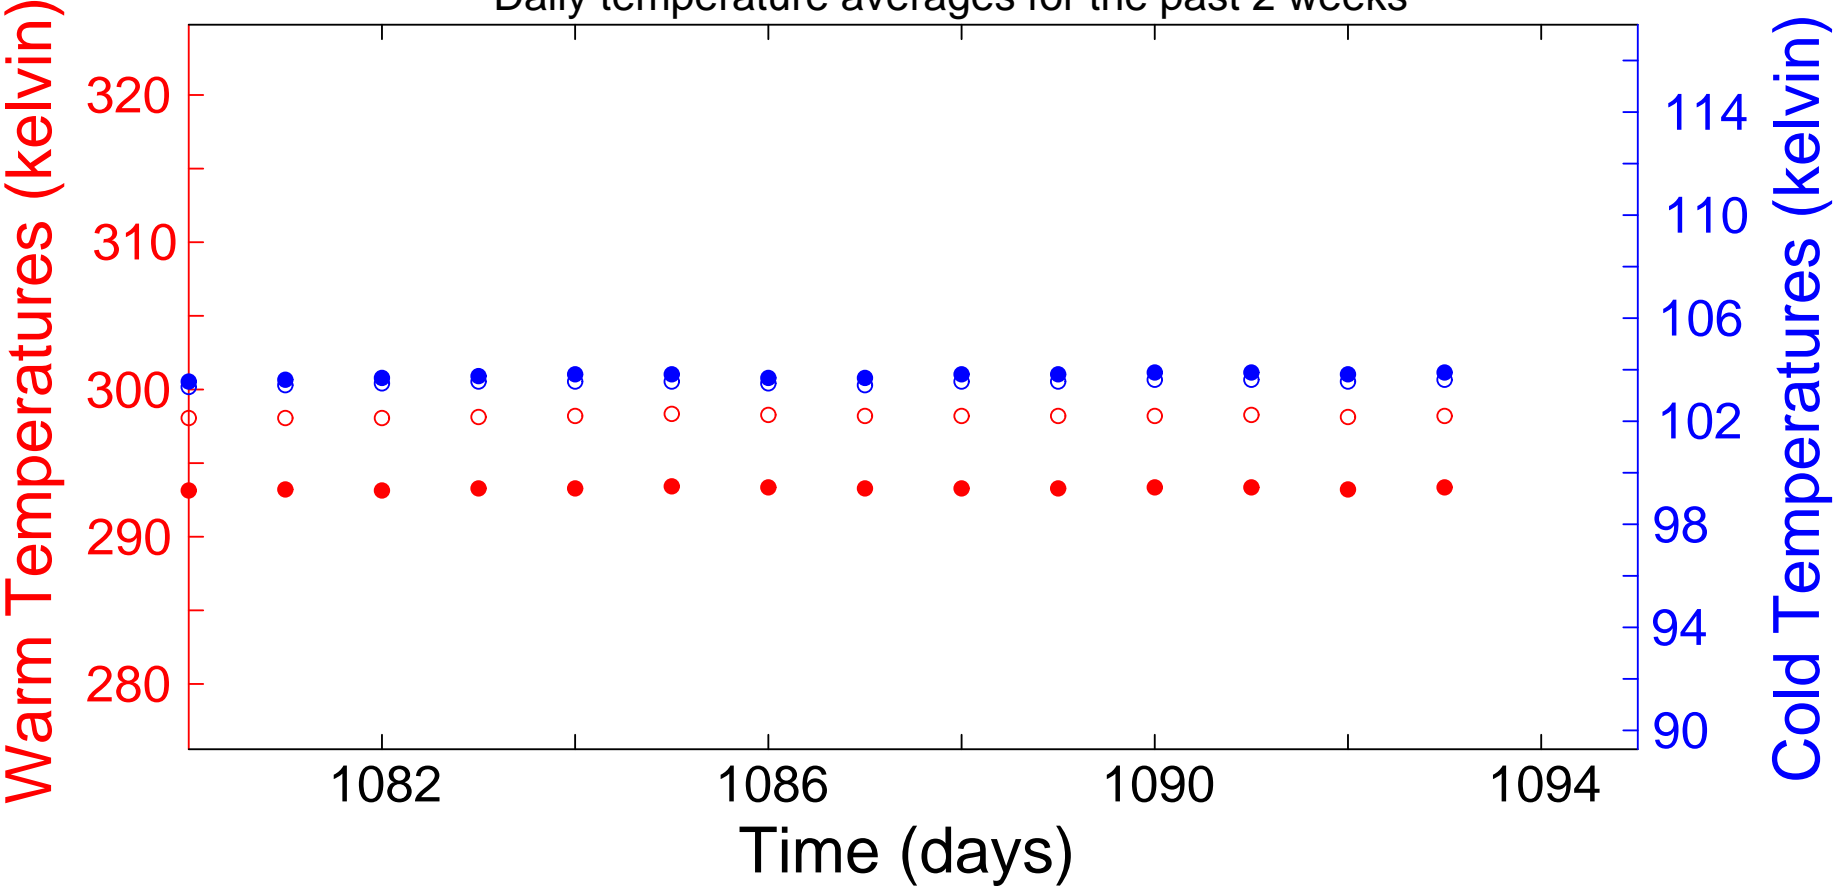

detector 6 (08-May-22)

"Daily temperature averages for the past 2 weeks"

detector 7 (08-May-22)

"Daily temperature averages for the past 2 weeks"

detector 8 (08-May-22)

"Daily temperature averages for the past 2 weeks"

detector 9 (08-May-22)

"Daily temperature averages for the past 2 weeks"

detector 10 (08-May-22)

"Daily temperature averages for the past 2 weeks"

detector 11 (08-May-22)

"Daily temperature averages for the past 2 weeks"

detector 12 (08-May-22)

"Daily temperature averages for the past 2 weeks"

detector 29 (08-May-22)

"Daily temperature averages for the past 2 weeks"