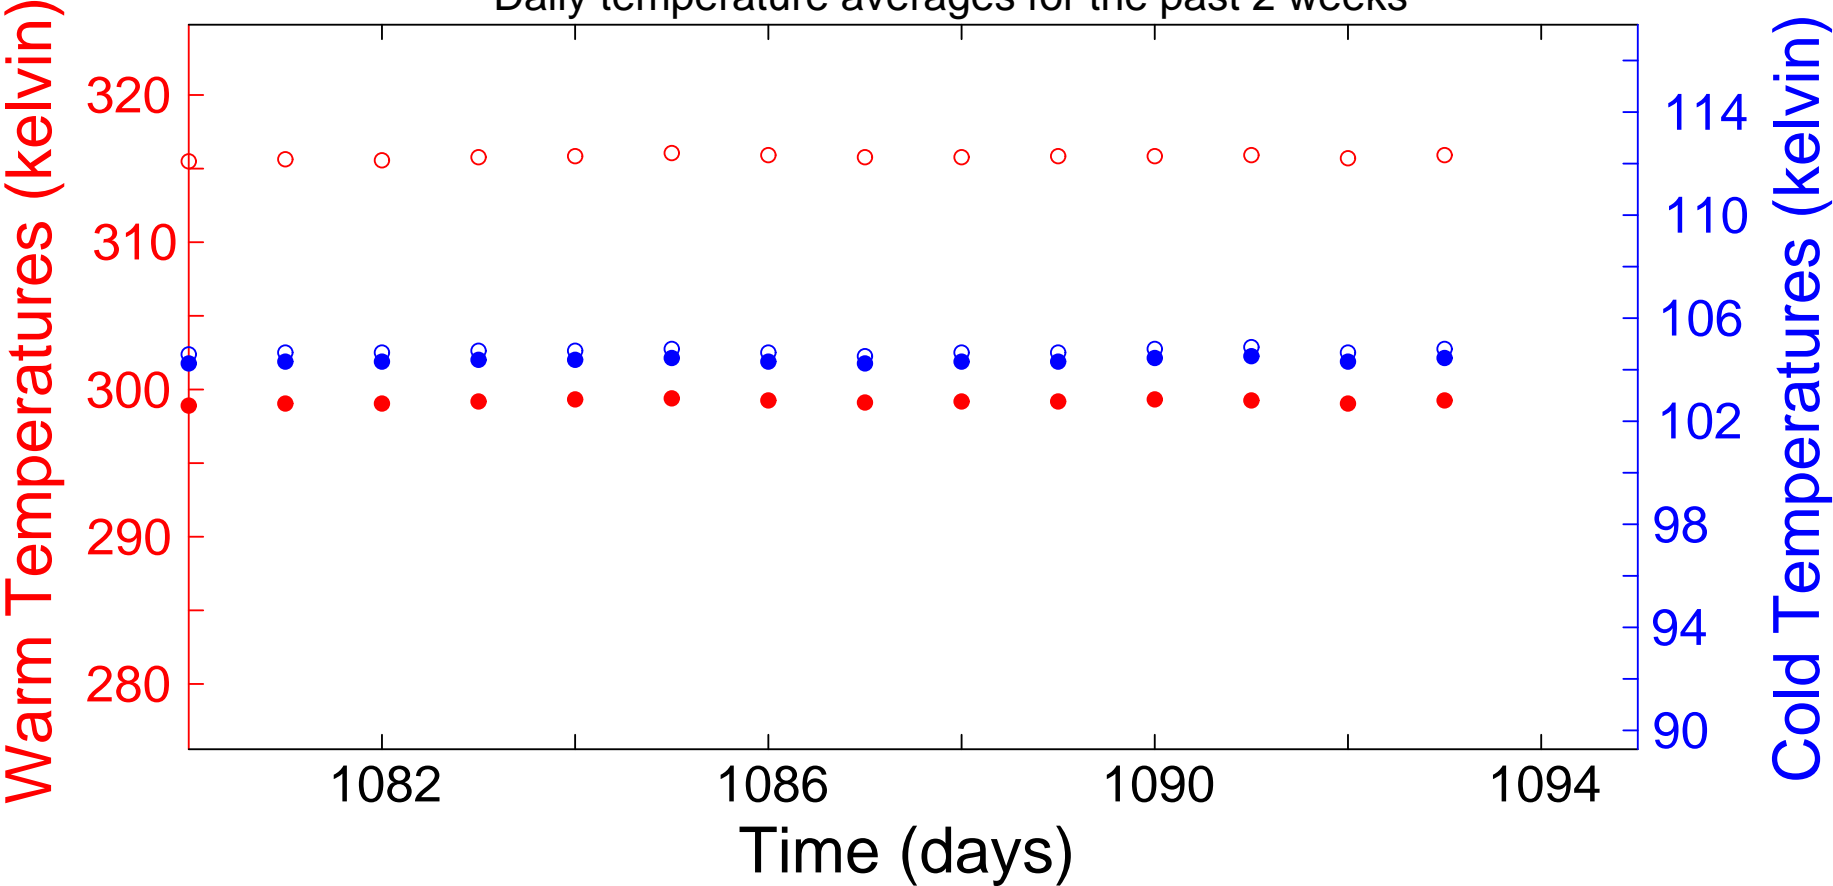

detector 0 (08-May-22)

"Daily temperature averages for the past 2 weeks"

detector 1 (08-May-22)

"Daily temperature averages for the past 2 weeks"

detector 2 (08-May-22)

"Daily temperature averages for the past 2 weeks"

detector 3 (08-May-22)

"Daily temperature averages for the past 2 weeks"

detector 4 (08-May-22)

"Daily temperature averages for the past 2 weeks"

detector 5 (08-May-22)

"Daily temperature averages for the past 2 weeks"

detector 6 (08-May-22)

"Daily temperature averages for the past 2 weeks"

detector 7 (08-May-22)

"Daily temperature averages for the past 2 weeks"

detector 8 (08-May-22)

"Daily temperature averages for the past 2 weeks"

detector 12 (08-May-22)

"Daily temperature averages for the past 2 weeks"

detector 29 (08-May-22)

"Daily temperature averages for the past 2 weeks"