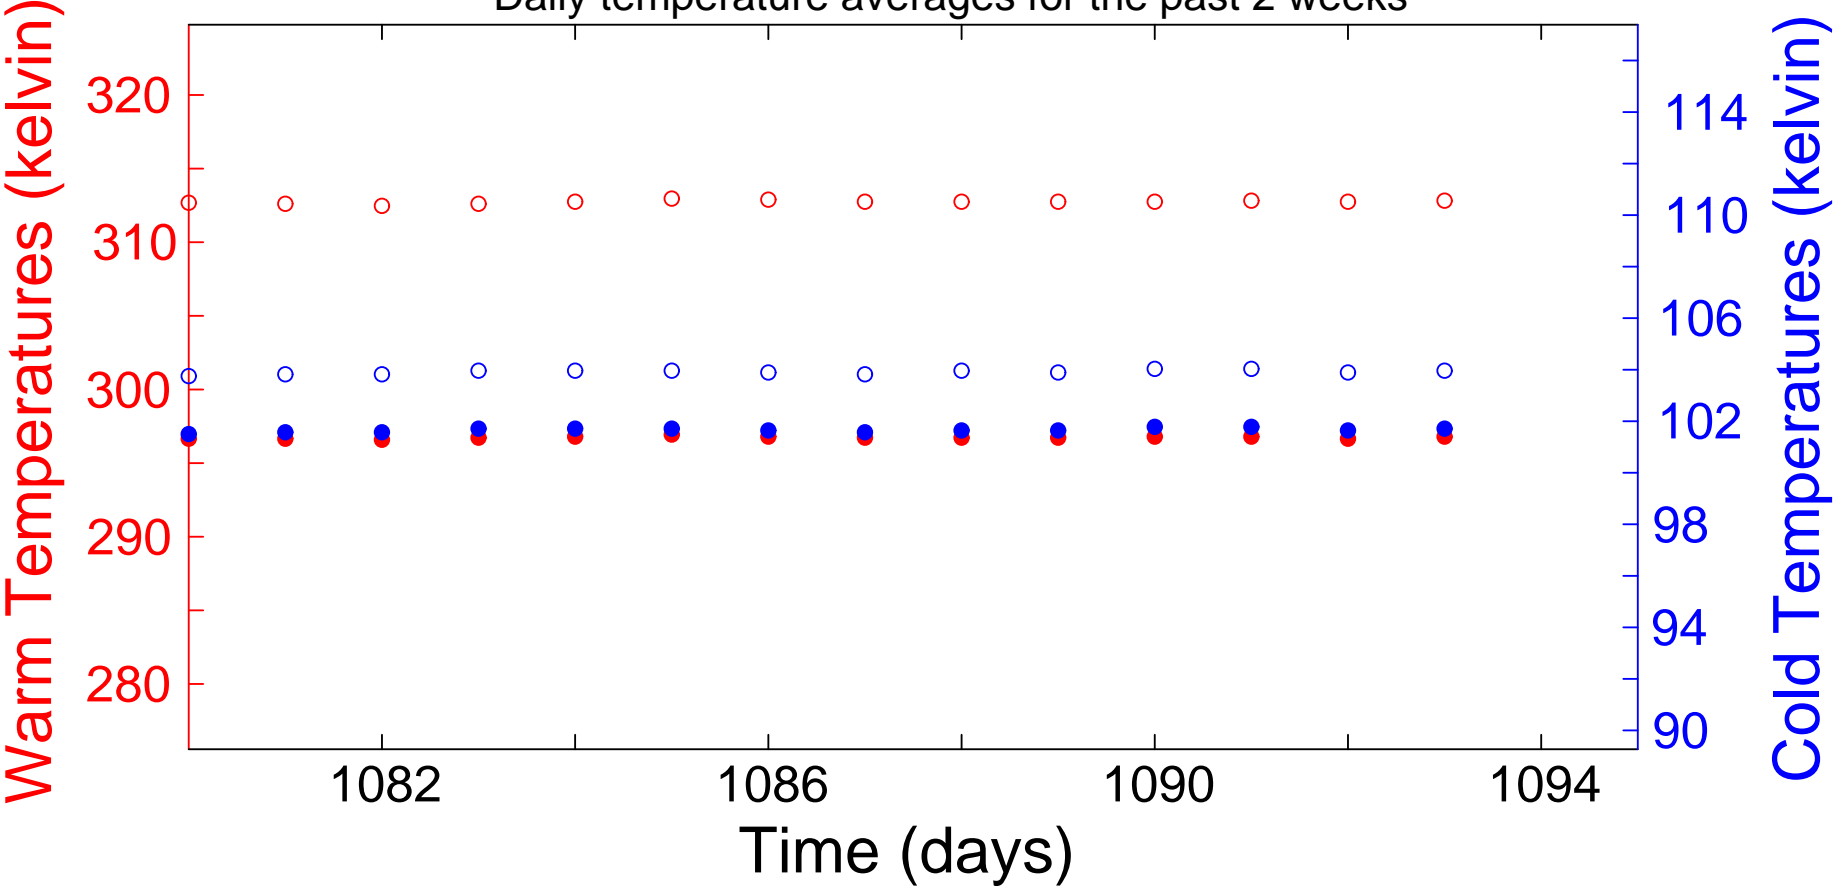

detector 0 (08-May-22)

"Daily temperature averages for the past 2 weeks"

detector 1 (08-May-22)

"Daily temperature averages for the past 2 weeks"

detector 2 (08-May-22)

"Daily temperature averages for the past 2 weeks"

detector 3 (08-May-22)

"Daily temperature averages for the past 2 weeks"

detector 4 (08-May-22)

"Daily temperature averages for the past 2 weeks"

detector 5 (08-May-22)

"Daily temperature averages for the past 2 weeks"

detector 6 (08-May-22)

"Daily temperature averages for the past 2 weeks"

detector 7 (08-May-22)

"Daily temperature averages for the past 2 weeks"

detector 8 (08-May-22)

"Daily temperature averages for the past 2 weeks"

detector 12 (08-May-22)

"Daily temperature averages for the past 2 weeks"

detector 29 (08-May-22)

"Daily temperature averages for the past 2 weeks"