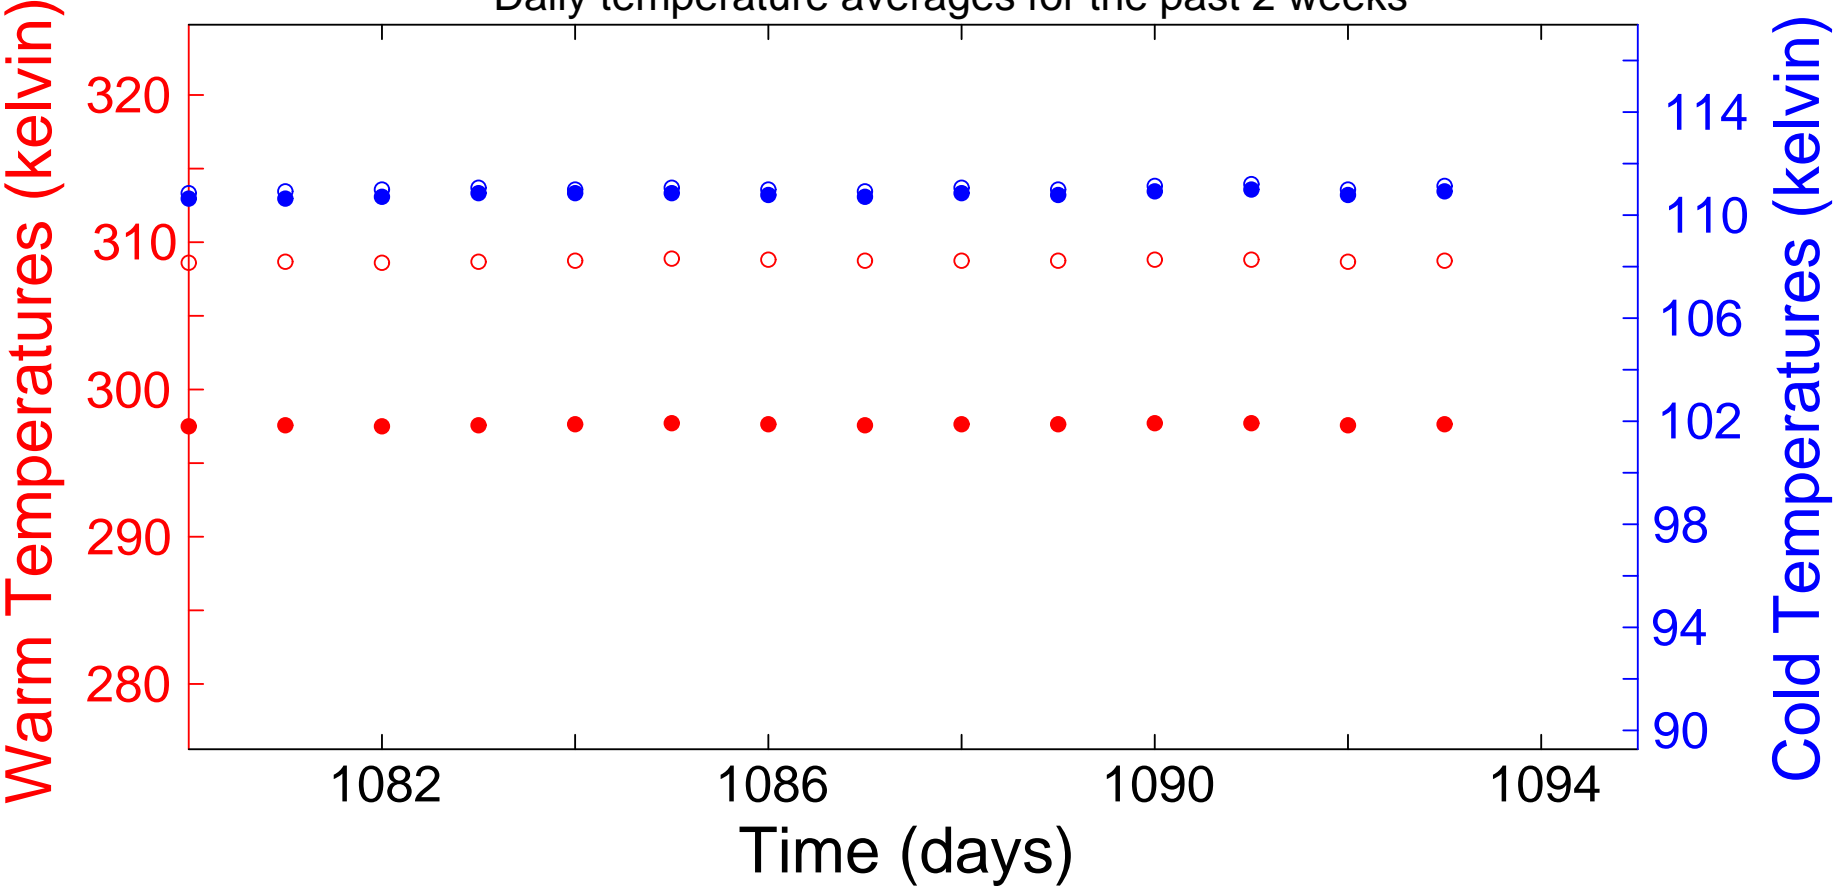

detector 6 (08-May-22)

"Daily temperature averages for the past 2 weeks"

detector 7 (08-May-22)

"Daily temperature averages for the past 2 weeks"

detector 8 (08-May-22)

"Daily temperature averages for the past 2 weeks"

detector 9 (08-May-22)

"Daily temperature averages for the past 2 weeks"

detector 10 (08-May-22)

"Daily temperature averages for the past 2 weeks"

detector 11 (08-May-22)

"Daily temperature averages for the past 2 weeks"

detector 12 (08-May-22)

"Daily temperature averages for the past 2 weeks"

detector 29 (08-May-22)

"Daily temperature averages for the past 2 weeks"