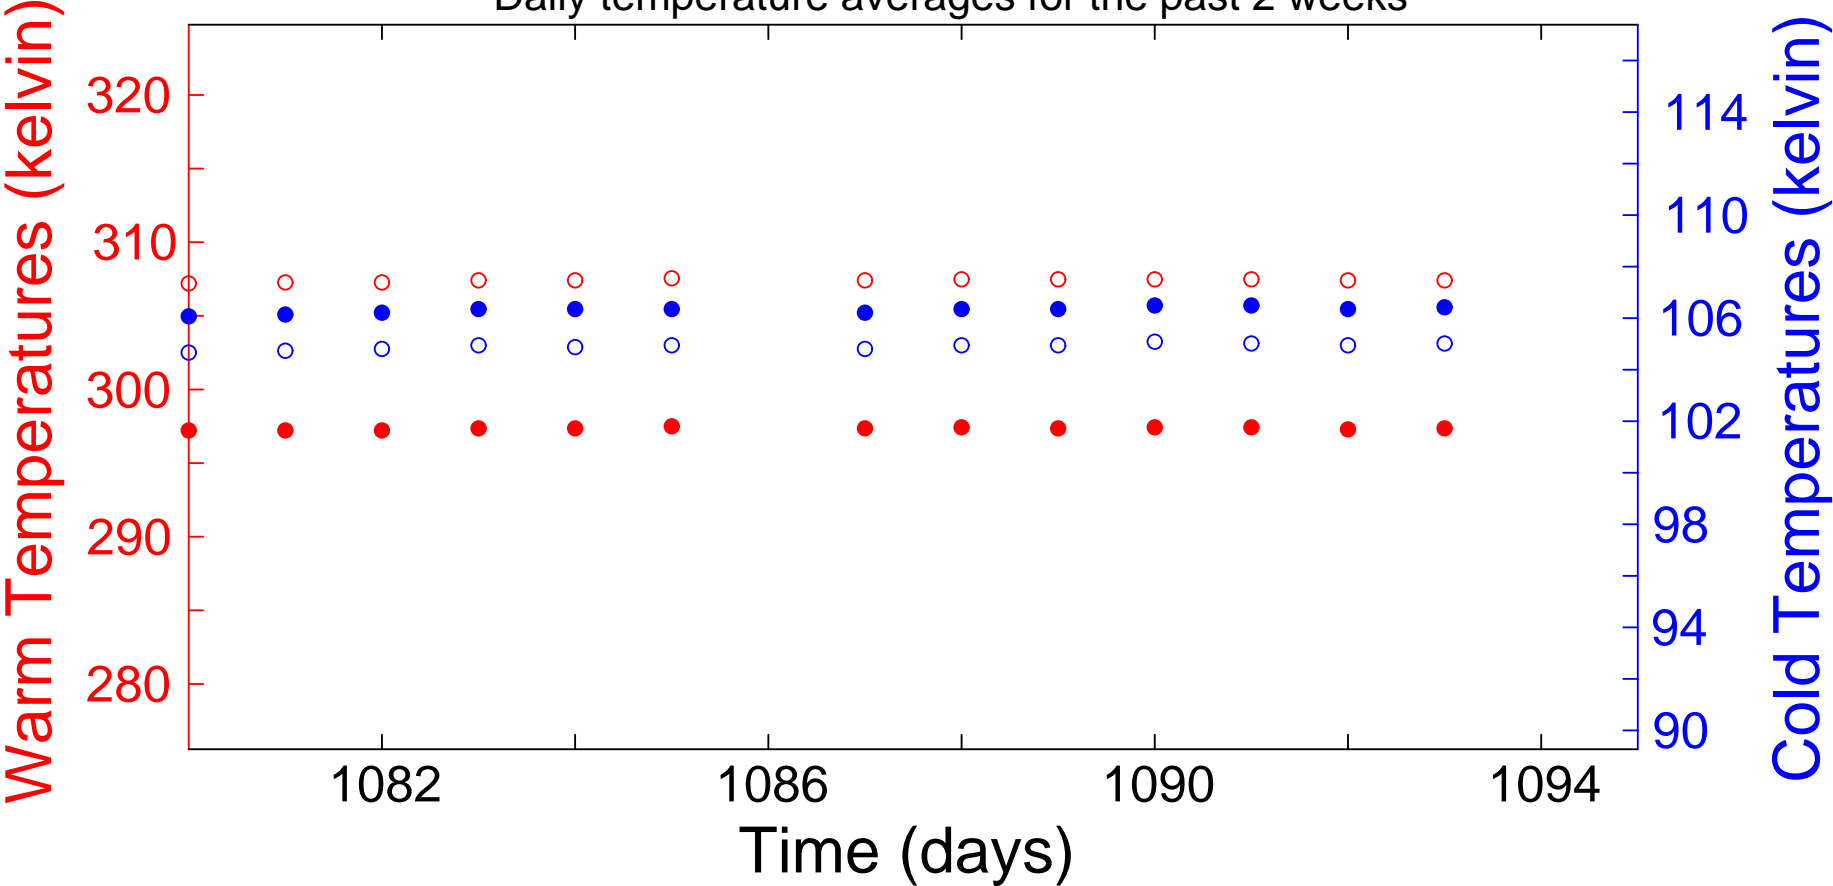

detector 6 (08-May-22)

"Daily temperature averages for the past 2 weeks"

detector 7 (08-May-22)

"Daily temperature averages for the past 2 weeks"

detector 8 (08-May-22)

"Daily temperature averages for the past 2 weeks"

detector 9 (08-May-22)

"Daily temperature averages for the past 2 weeks"

detector 10 (08-May-22)

"Daily temperature averages for the past 2 weeks"

detector 11 (08-May-22)

"Daily temperature averages for the past 2 weeks"

detector 12 (08-May-22)

"Daily temperature averages for the past 2 weeks"

detector 29 (08-May-22)

"Daily temperature averages for the past 2 weeks"