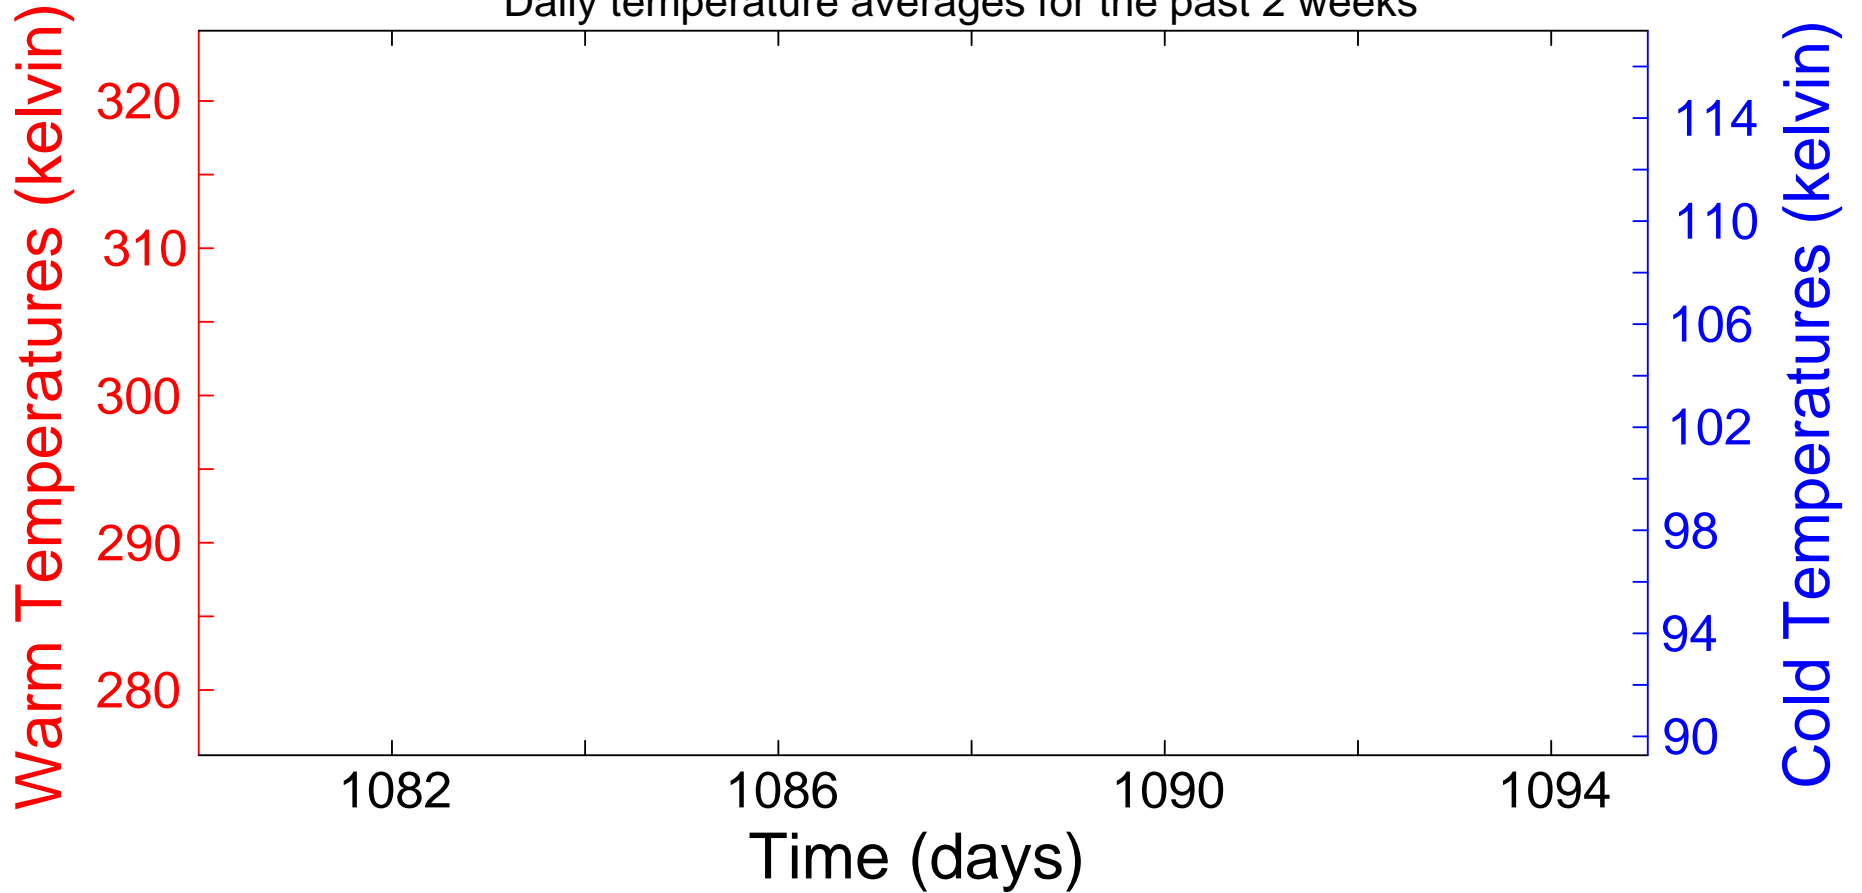

detector 0 (08-May-22)

"Daily temperature averages for the past 2 weeks"

detector 1 (08-May-22)

"Daily temperature averages for the past 2 weeks"

detector 2 (08-May-22)

"Daily temperature averages for the past 2 weeks"

detector 3 (08-May-22)

"Daily temperature averages for the past 2 weeks"

detector 4 (08-May-22)

"Daily temperature averages for the past 2 weeks"

detector 5 (08-May-22)

"Daily temperature averages for the past 2 weeks"