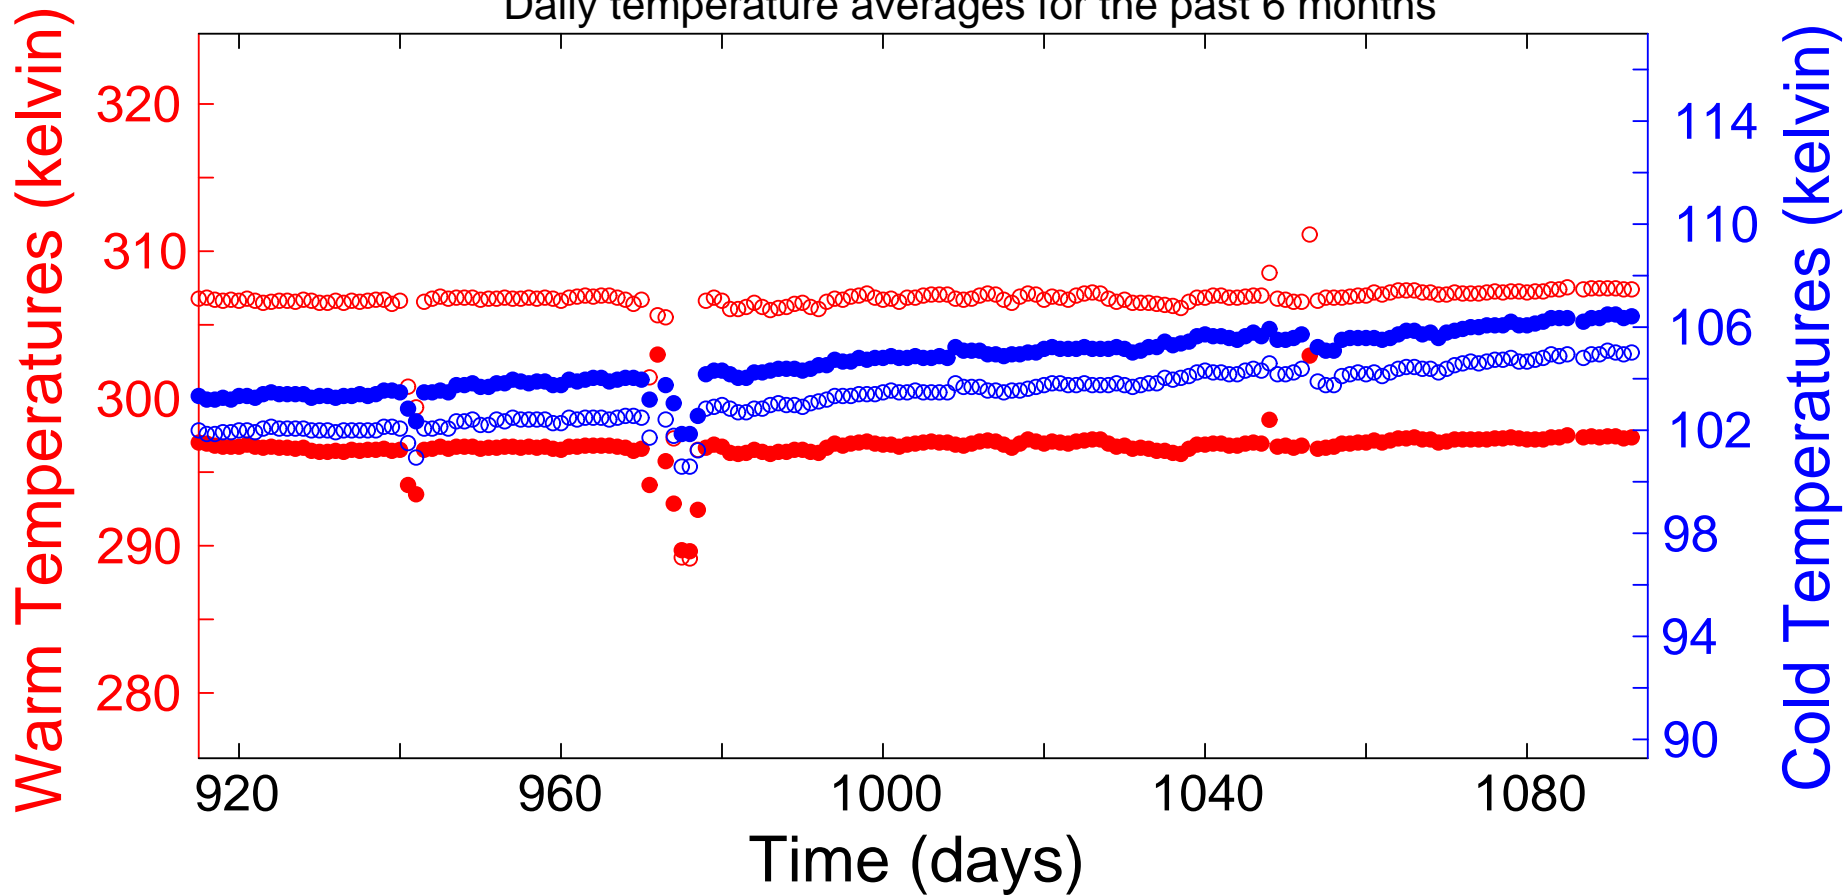

detector 6 (08-May-22)

"Daily temperature averages for the past 6 months"

detector 7 (08-May-22)

"Daily temperature averages for the past 6 months"

detector 8 (08-May-22)

"Daily temperature averages for the past 6 months"

detector 9 (08-May-22)

"Daily temperature averages for the past 6 months"

detector 10 (08-May-22)

"Daily temperature averages for the past 6 months"

detector 11 (08-May-22)

"Daily temperature averages for the past 6 months"

detector 12 (08-May-22)

"Daily temperature averages for the past 6 months"

detector 29 (08-May-22)

"Daily temperature averages for the past 6 months"