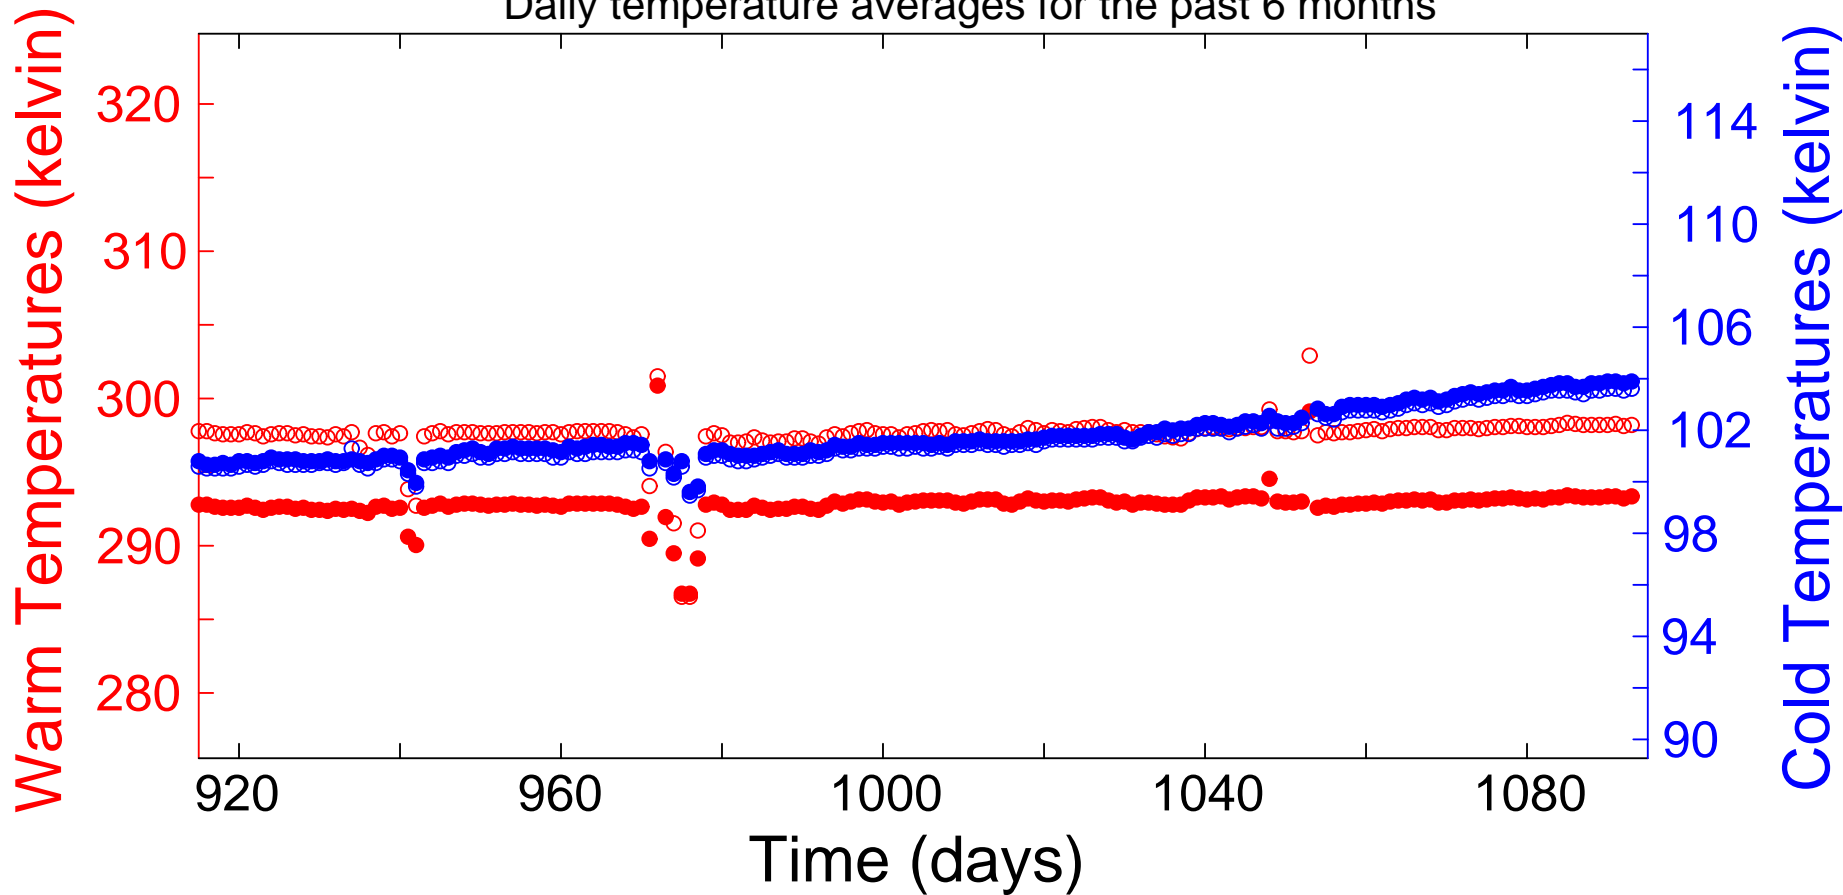

detector 6 (08-May-22)

"Daily temperature averages for the past 6 months"

detector 7 (08-May-22)

"Daily temperature averages for the past 6 months"

detector 8 (08-May-22)

"Daily temperature averages for the past 6 months"

detector 9 (08-May-22)

"Daily temperature averages for the past 6 months"

detector 10 (08-May-22)

"Daily temperature averages for the past 6 months"

detector 11 (08-May-22)

"Daily temperature averages for the past 6 months"

detector 12 (08-May-22)

"Daily temperature averages for the past 6 months"

detector 29 (08-May-22)

"Daily temperature averages for the past 6 months"