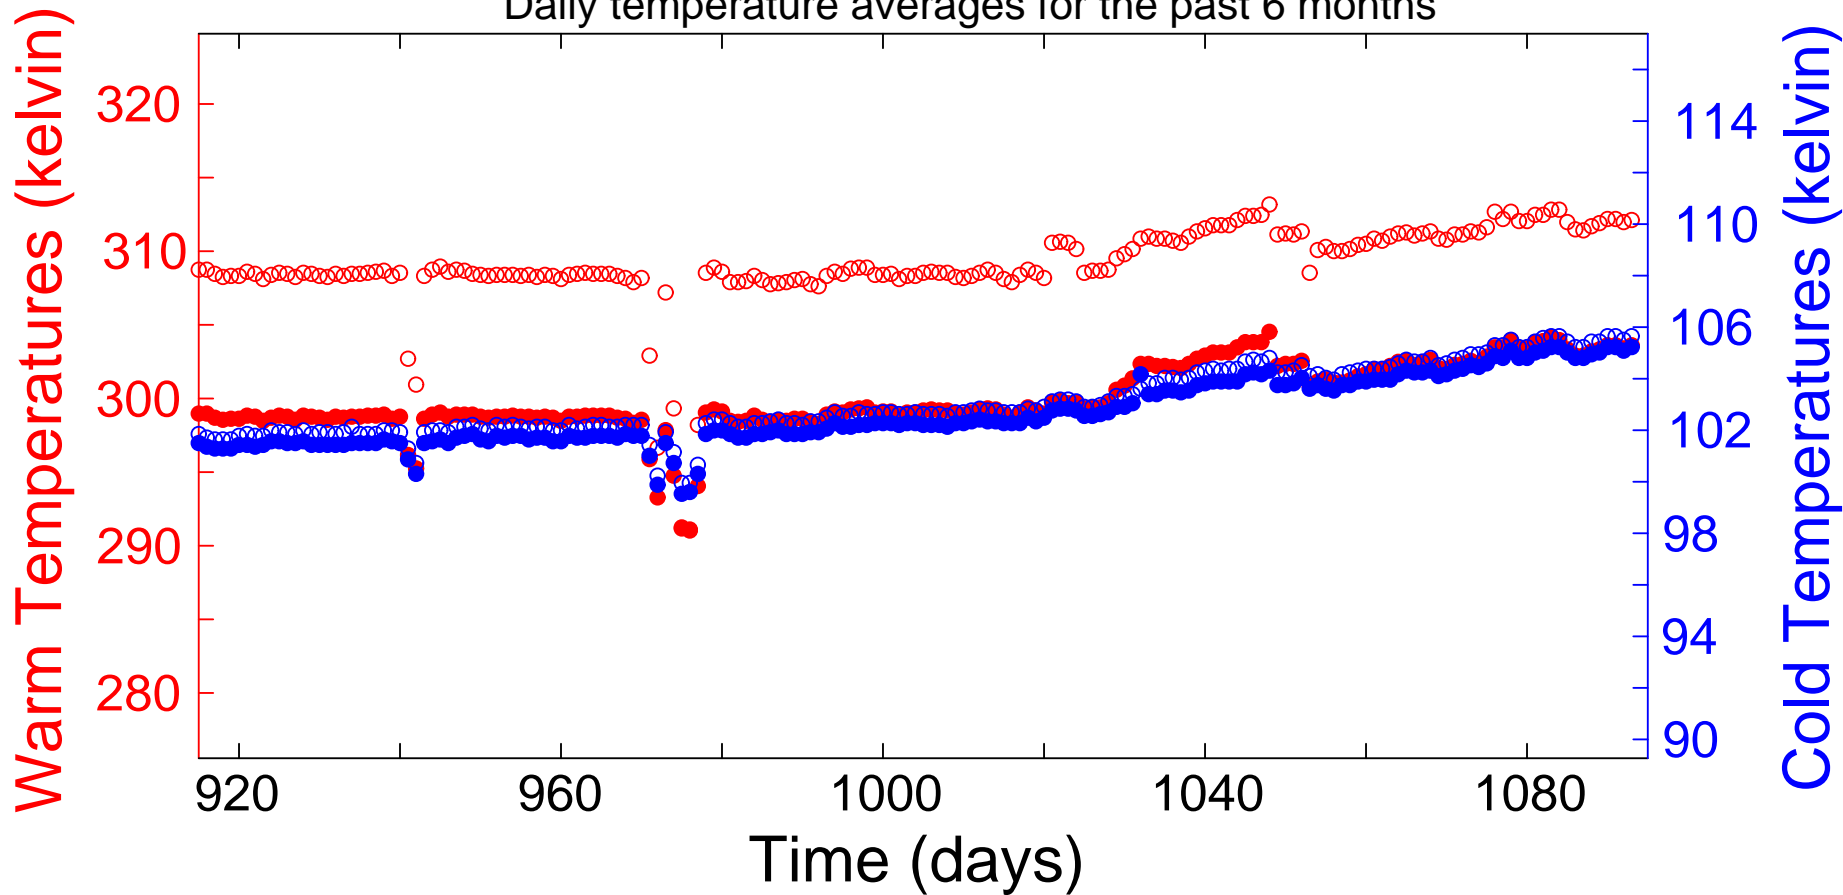

detector 0 (08-May-22)

"Daily temperature averages for the past 6 months"

detector 1 (08-May-22)

"Daily temperature averages for the past 6 months"

detector 2 (08-May-22)

"Daily temperature averages for the past 6 months"

detector 3 (08-May-22)

"Daily temperature averages for the past 6 months"

detector 4 (08-May-22)

"Daily temperature averages for the past 6 months"

detector 5 (08-May-22)

"Daily temperature averages for the past 6 months"

detector 6 (08-May-22)

"Daily temperature averages for the past 6 months"

detector 7 (08-May-22)

"Daily temperature averages for the past 6 months"

detector 8 (08-May-22)

"Daily temperature averages for the past 6 months"