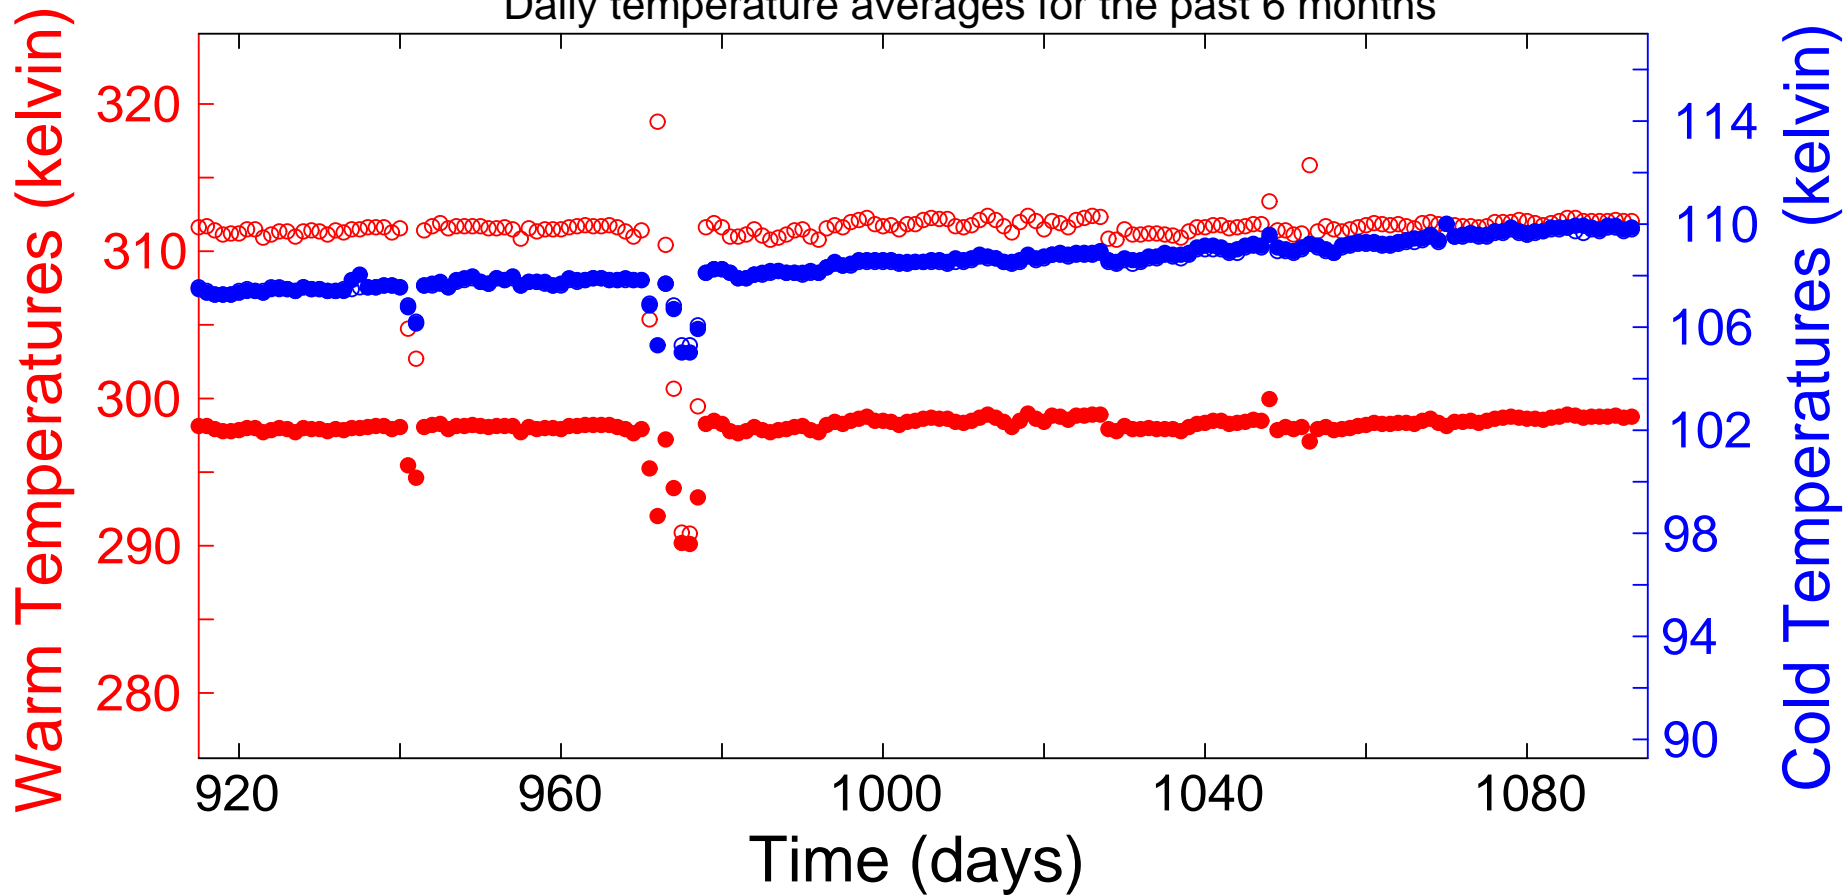

detector 3 (08-May-22)

"Daily temperature averages for the past 6 months"

detector 4 (08-May-22)

"Daily temperature averages for the past 6 months"

detector 5 (08-May-22)

"Daily temperature averages for the past 6 months"

detector 6 (08-May-22)

"Daily temperature averages for the past 6 months"

detector 7 (08-May-22)

"Daily temperature averages for the past 6 months"

detector 8 (08-May-22)

"Daily temperature averages for the past 6 months"

detector 12 (08-May-22)

"Daily temperature averages for the past 6 months"

detector 29 (08-May-22)

"Daily temperature averages for the past 6 months"