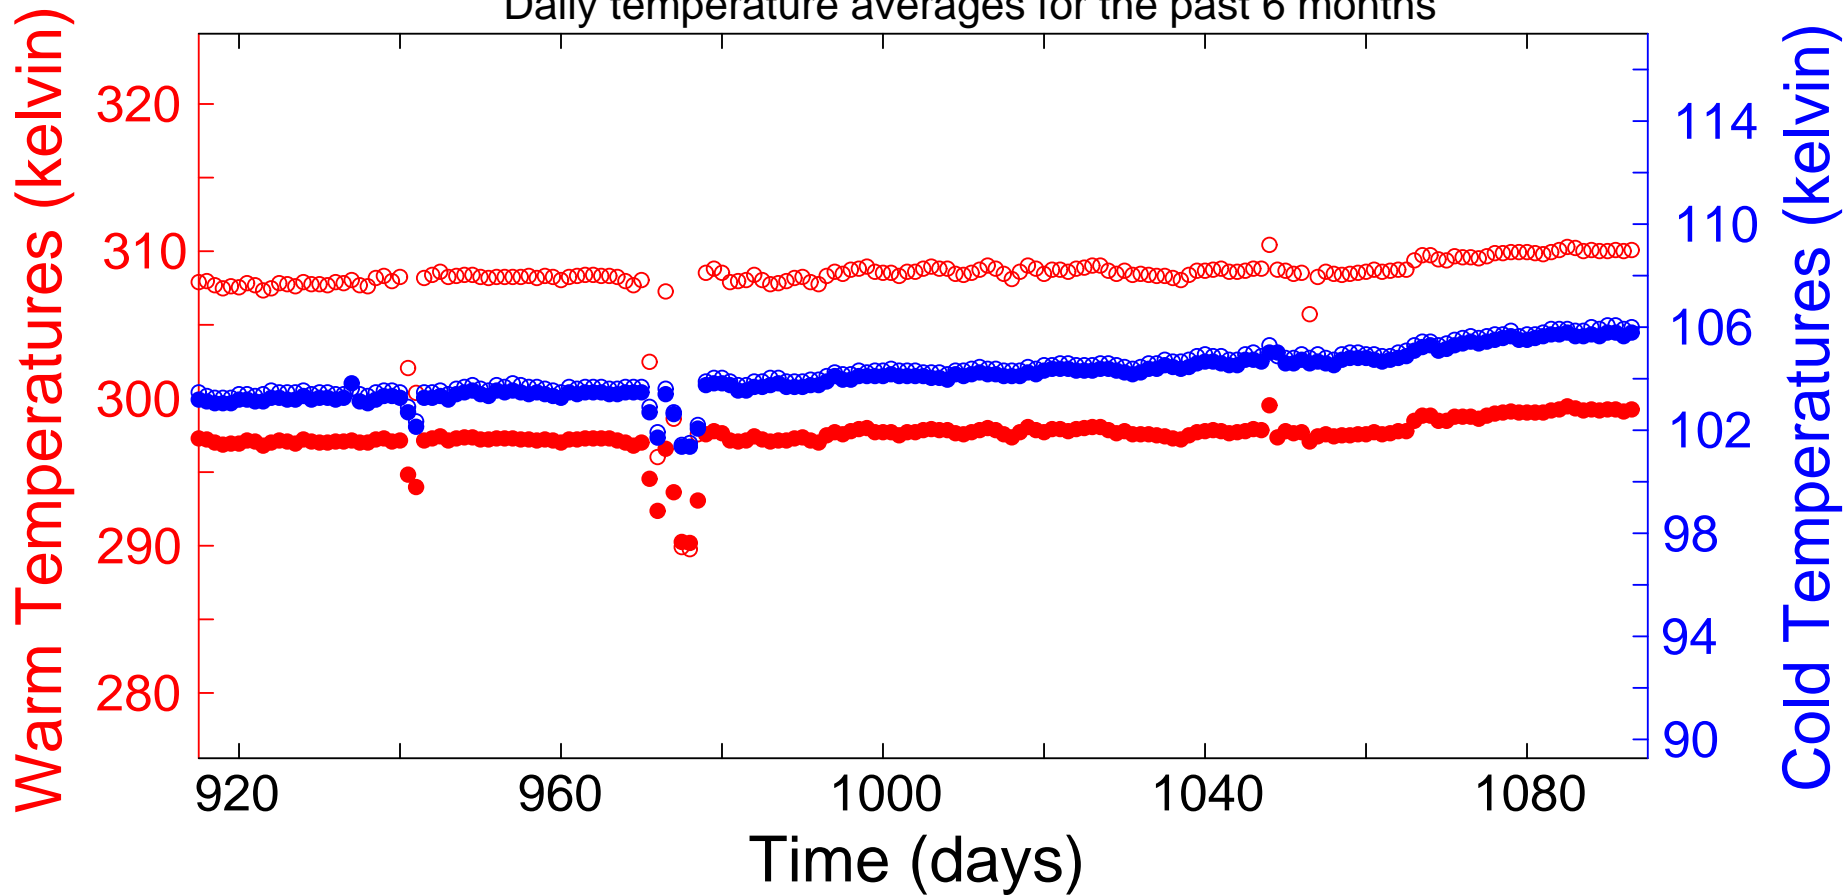

detector 0 (08-May-22)

"Daily temperature averages for the past 6 months"

detector 1 (08-May-22)

"Daily temperature averages for the past 6 months"

detector 2 (08-May-22)

"Daily temperature averages for the past 6 months"

detector 3 (08-May-22)

"Daily temperature averages for the past 6 months"

detector 4 (08-May-22)

"Daily temperature averages for the past 6 months"

detector 5 (08-May-22)

"Daily temperature averages for the past 6 months"

detector 6 (08-May-22)

"Daily temperature averages for the past 6 months"

detector 7 (08-May-22)

"Daily temperature averages for the past 6 months"

detector 8 (08-May-22)

"Daily temperature averages for the past 6 months"

detector 12 (08-May-22)

"Daily temperature averages for the past 6 months"

detector 29 (08-May-22)

"Daily temperature averages for the past 6 months"