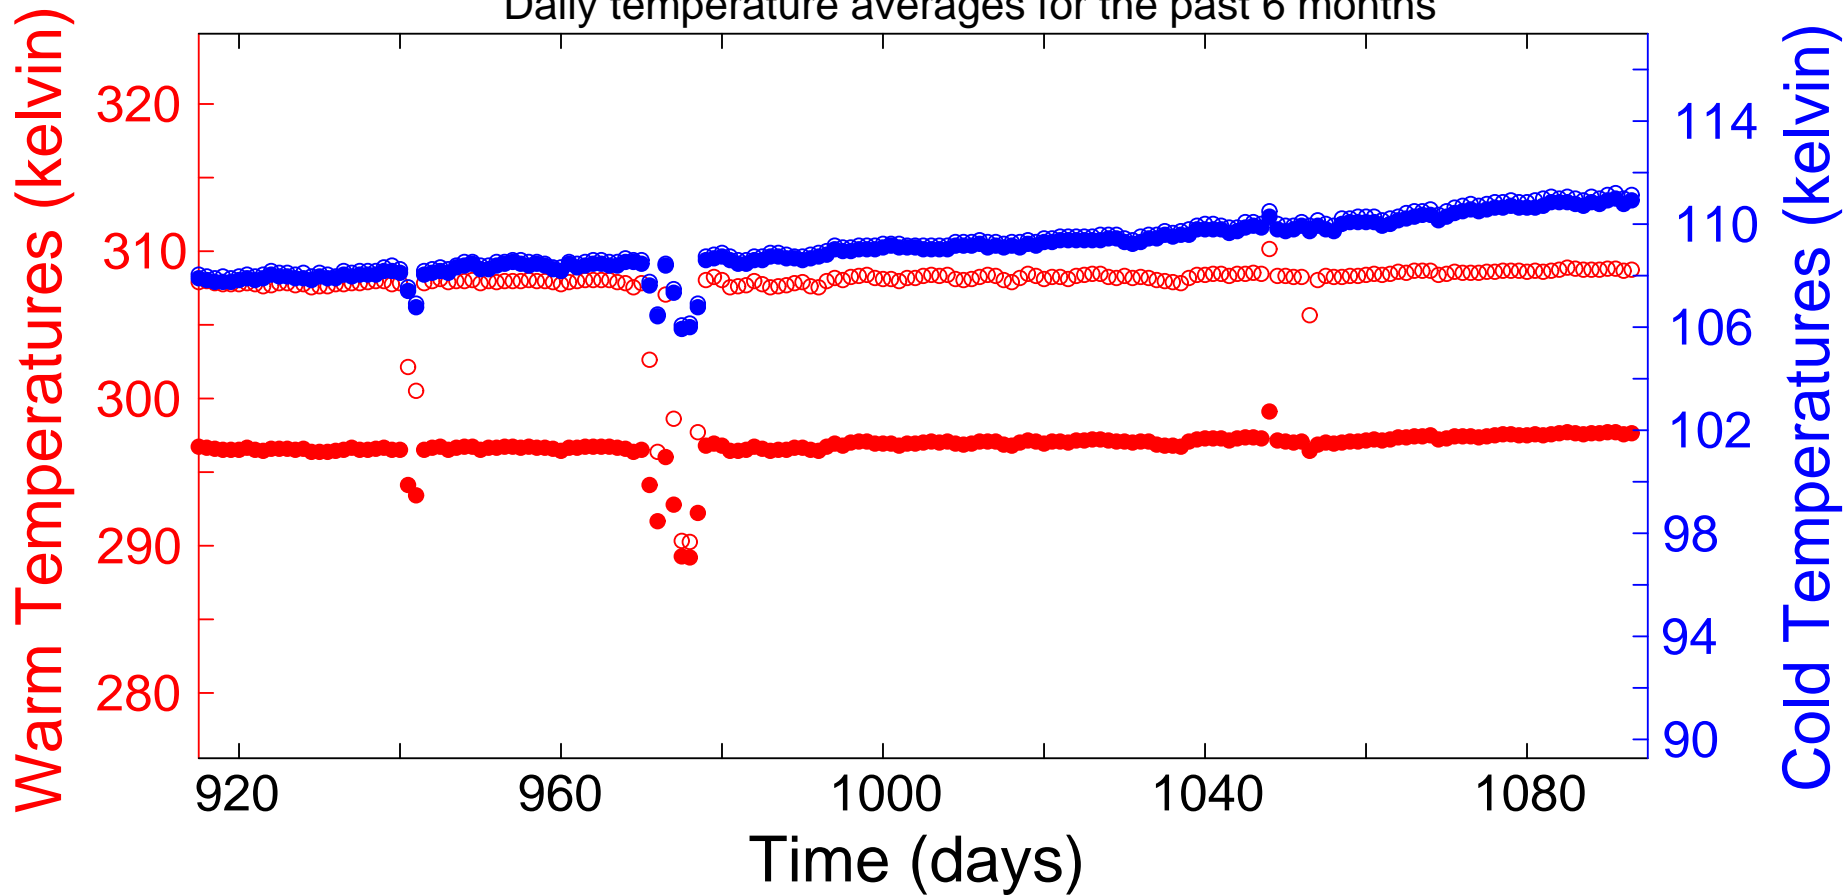

detector 6 (08-May-22)

"Daily temperature averages for the past 6 months"

detector 7 (08-May-22)

"Daily temperature averages for the past 6 months"

detector 8 (08-May-22)

"Daily temperature averages for the past 6 months"

detector 9 (08-May-22)

"Daily temperature averages for the past 6 months"

detector 10 (08-May-22)

"Daily temperature averages for the past 6 months"

detector 11 (08-May-22)

"Daily temperature averages for the past 6 months"

detector 12 (08-May-22)

"Daily temperature averages for the past 6 months"

detector 29 (08-May-22)

"Daily temperature averages for the past 6 months"