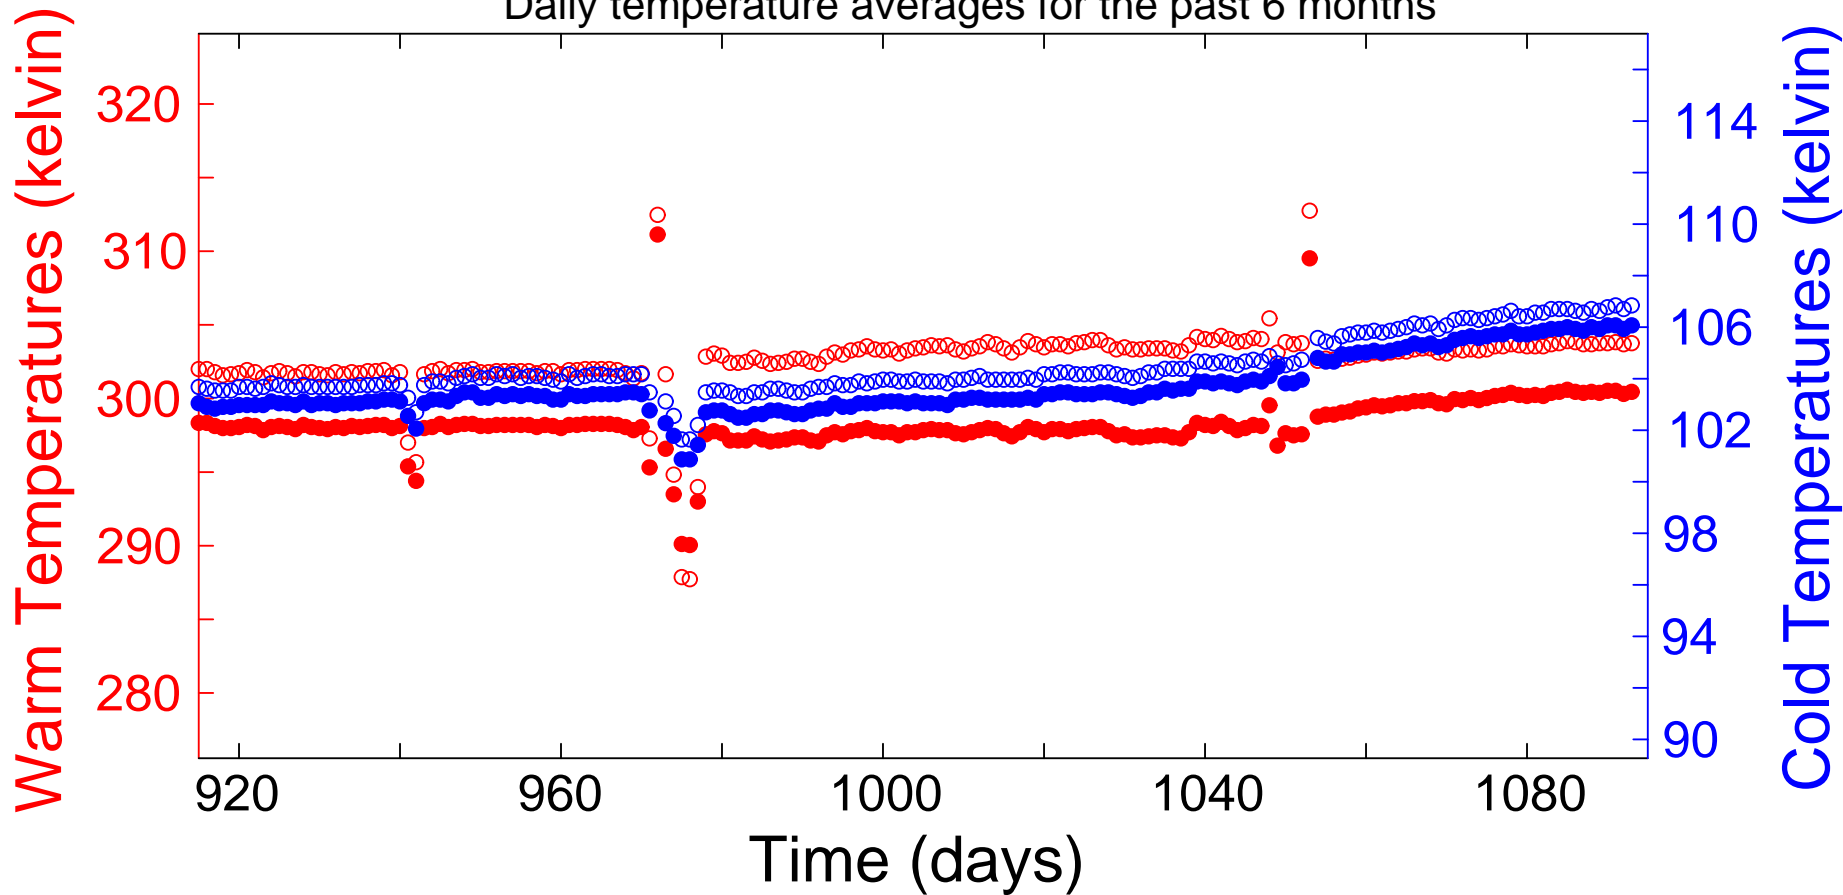

detector 9 (08-May-22)

"Daily temperature averages for the past 6 months"

detector 10 (08-May-22)

"Daily temperature averages for the past 6 months"

detector 11 (08-May-22)

"Daily temperature averages for the past 6 months"

detector 12 (08-May-22)

"Daily temperature averages for the past 6 months"

detector 29 (08-May-22)

"Daily temperature averages for the past 6 months"