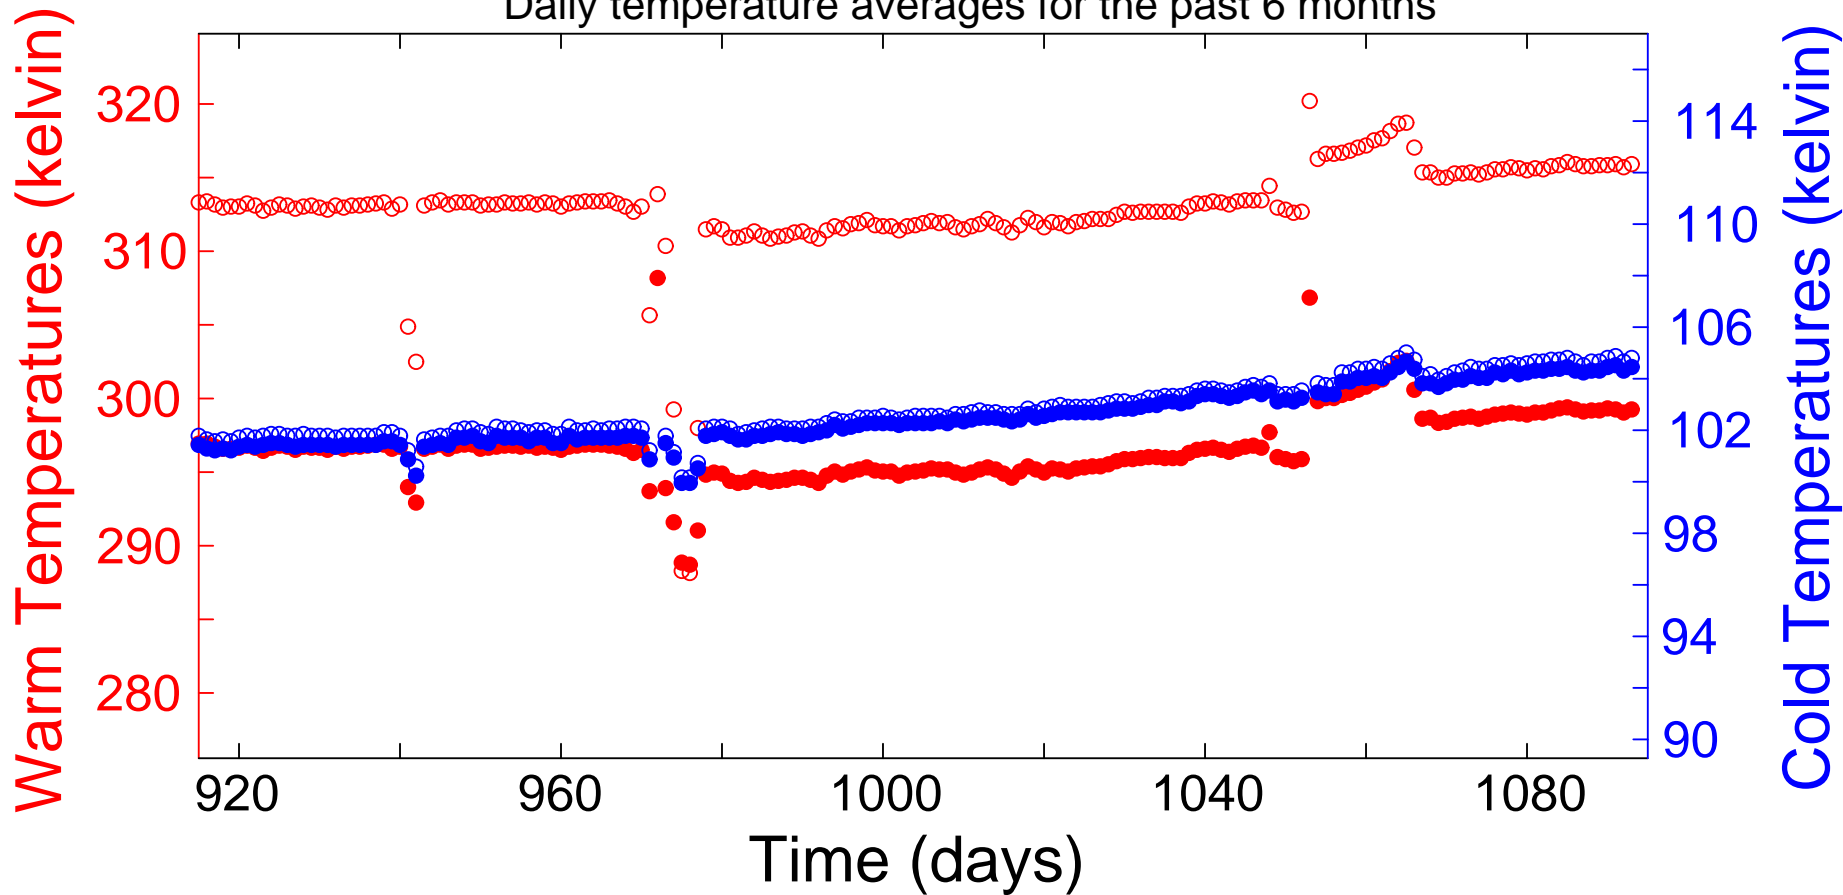

detector 0 (08-May-22)

"Daily temperature averages for the past 6 months"

detector 1 (08-May-22)

"Daily temperature averages for the past 6 months"

detector 2 (08-May-22)

"Daily temperature averages for the past 6 months"

detector 3 (08-May-22)

"Daily temperature averages for the past 6 months"

detector 4 (08-May-22)

"Daily temperature averages for the past 6 months"

detector 5 (08-May-22)

"Daily temperature averages for the past 6 months"

detector 6 (08-May-22)

"Daily temperature averages for the past 6 months"

detector 7 (08-May-22)

"Daily temperature averages for the past 6 months"

detector 8 (08-May-22)

"Daily temperature averages for the past 6 months"

detector 12 (08-May-22)

"Daily temperature averages for the past 6 months"

detector 29 (08-May-22)

"Daily temperature averages for the past 6 months"