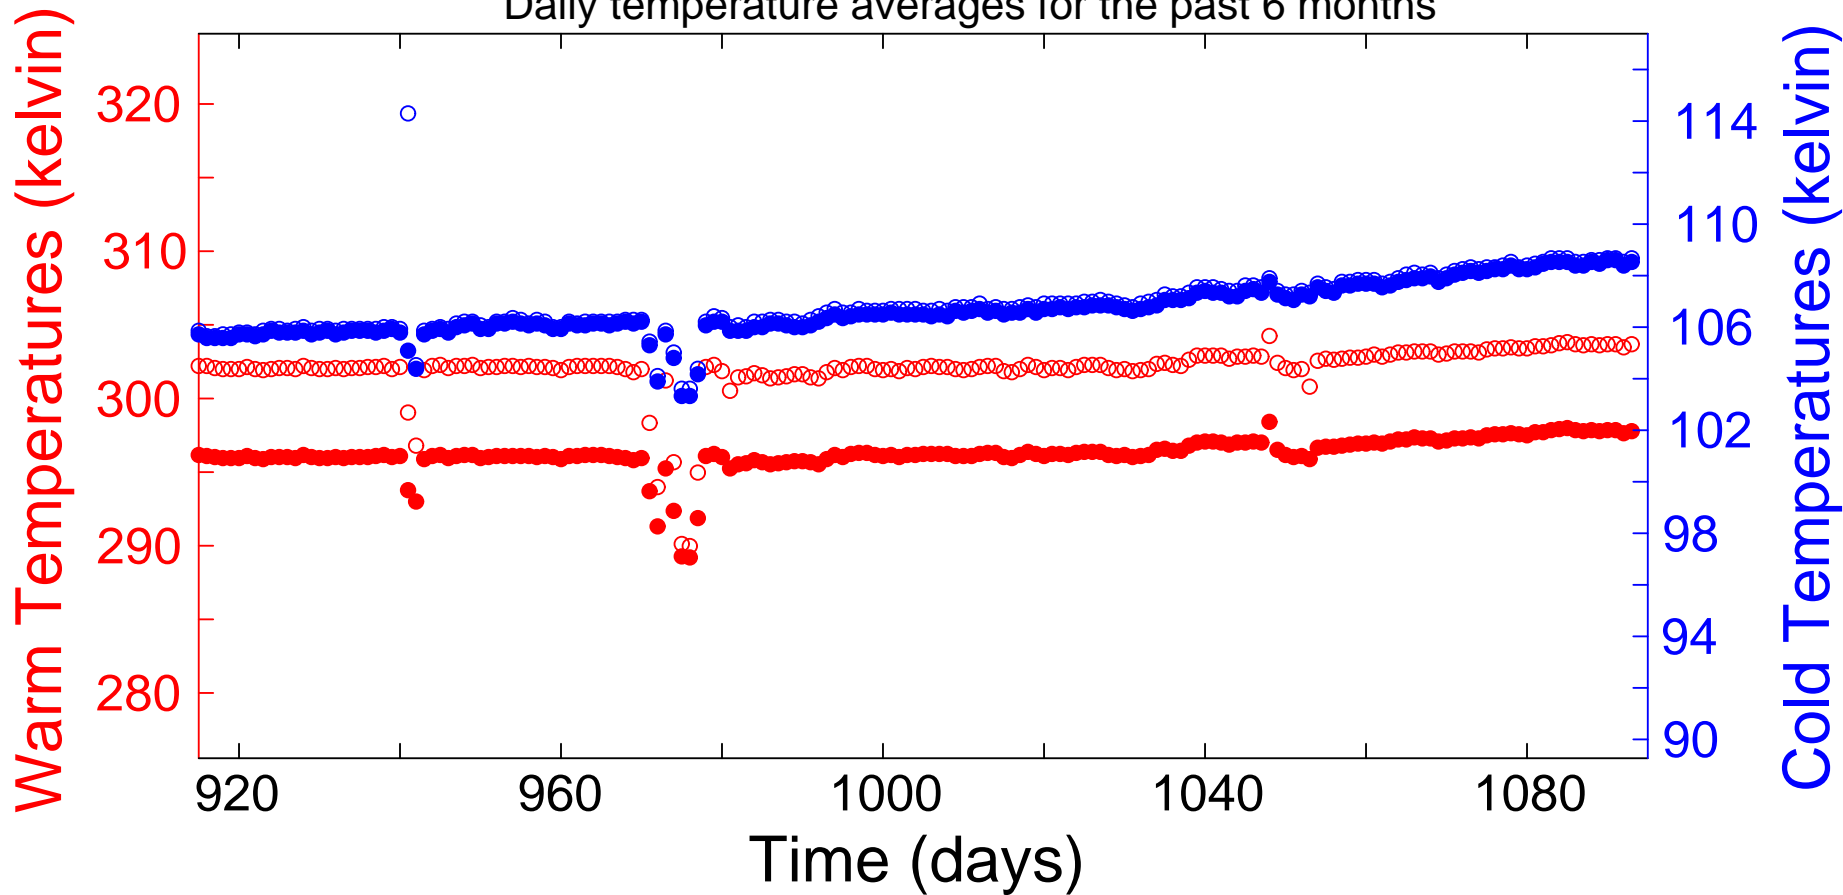

detector 0 (08-May-22)

"Daily temperature averages for the past 6 months"

detector 1 (08-May-22)

"Daily temperature averages for the past 6 months"

detector 2 (08-May-22)

"Daily temperature averages for the past 6 months"

detector 3 (08-May-22)

"Daily temperature averages for the past 6 months"

detector 4 (08-May-22)

"Daily temperature averages for the past 6 months"

detector 5 (08-May-22)

"Daily temperature averages for the past 6 months"

detector 6 (08-May-22)

"Daily temperature averages for the past 6 months"

detector 7 (08-May-22)

"Daily temperature averages for the past 6 months"

detector 8 (08-May-22)

"Daily temperature averages for the past 6 months"

detector 12 (08-May-22)

"Daily temperature averages for the past 6 months"

detector 29 (08-May-22)

"Daily temperature averages for the past 6 months"