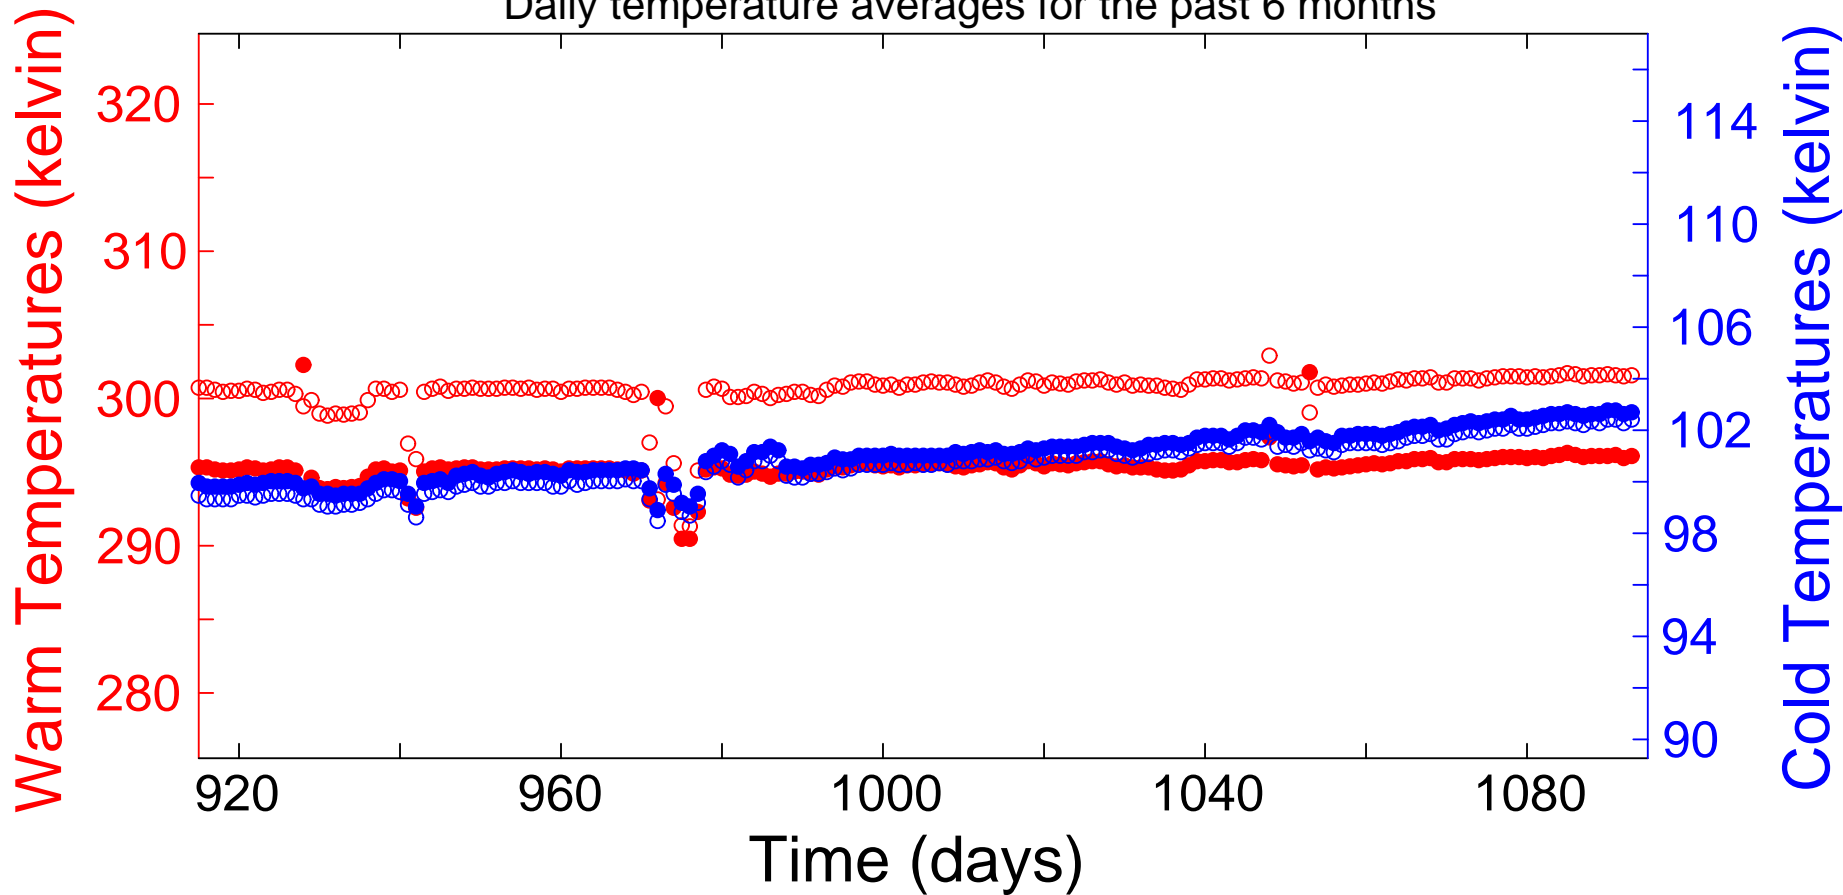

detector 6 (08-May-22)

"Daily temperature averages for the past 6 months"

detector 7 (08-May-22)

"Daily temperature averages for the past 6 months"

detector 8 (08-May-22)

"Daily temperature averages for the past 6 months"

detector 9 (08-May-22)

"Daily temperature averages for the past 6 months"

detector 10 (08-May-22)

"Daily temperature averages for the past 6 months"

detector 11 (08-May-22)

"Daily temperature averages for the past 6 months"

detector 12 (08-May-22)

"Daily temperature averages for the past 6 months"

detector 29 (08-May-22)

"Daily temperature averages for the past 6 months"