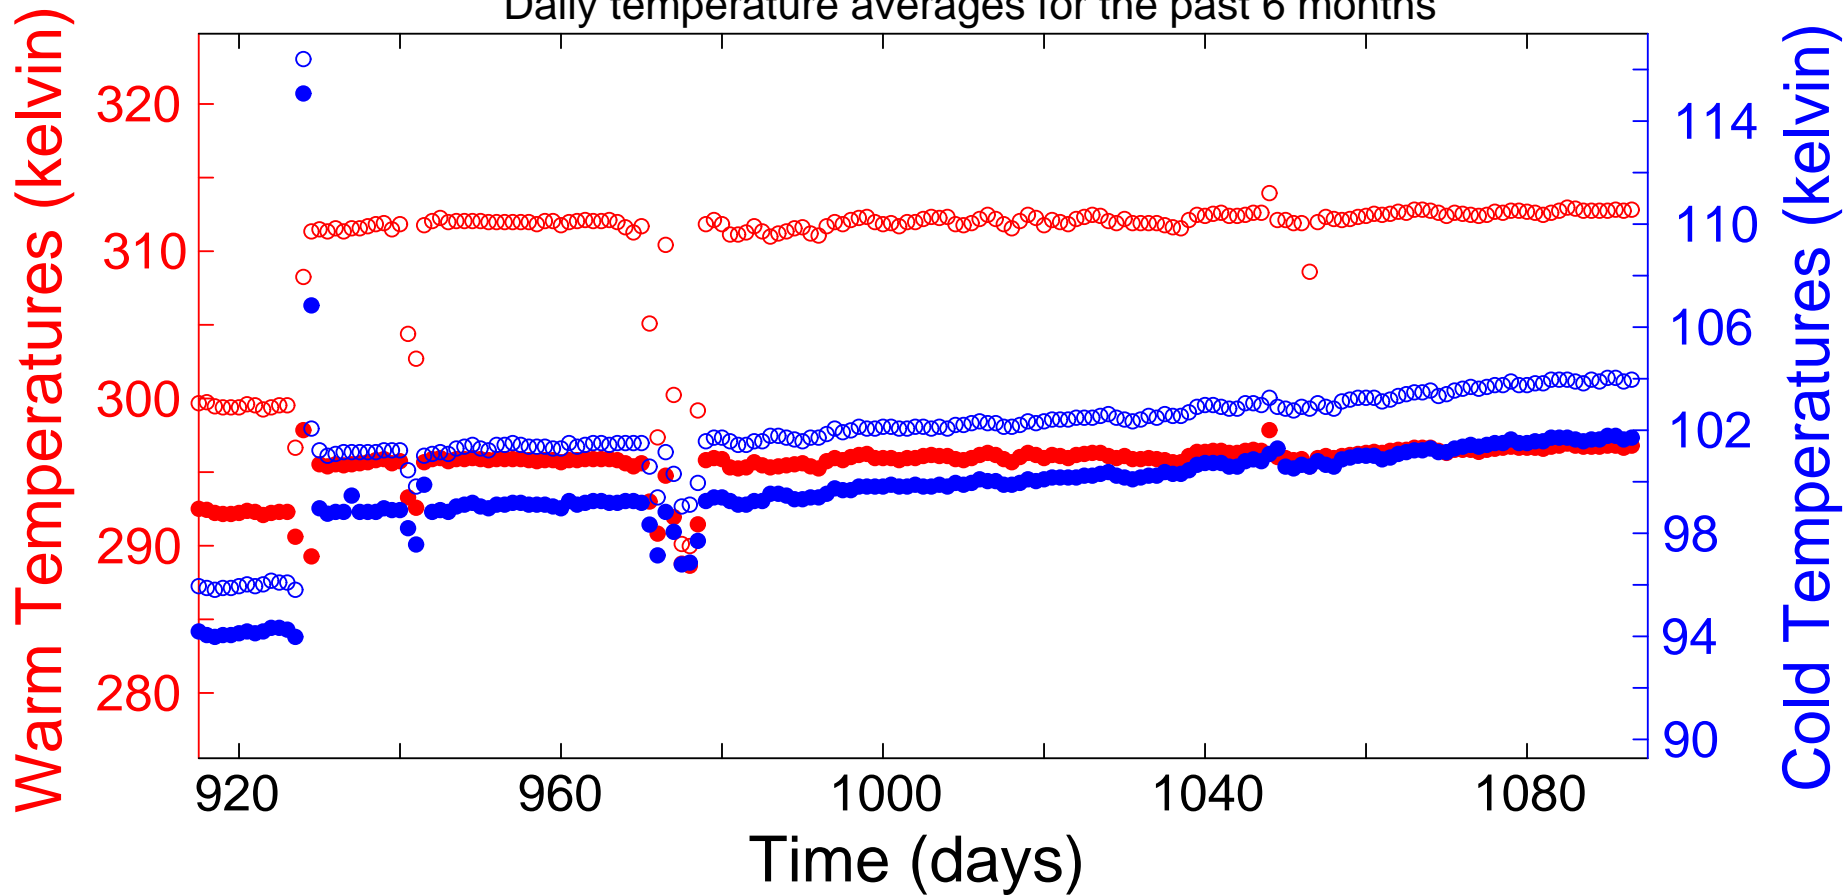

detector 0 (08-May-22)

"Daily temperature averages for the past 6 months"

detector 1 (08-May-22)

"Daily temperature averages for the past 6 months"

detector 2 (08-May-22)

"Daily temperature averages for the past 6 months"

detector 3 (08-May-22)

"Daily temperature averages for the past 6 months"

detector 4 (08-May-22)

"Daily temperature averages for the past 6 months"

detector 5 (08-May-22)

"Daily temperature averages for the past 6 months"

detector 6 (08-May-22)

"Daily temperature averages for the past 6 months"

detector 7 (08-May-22)

"Daily temperature averages for the past 6 months"

detector 8 (08-May-22)

"Daily temperature averages for the past 6 months"

detector 12 (08-May-22)

"Daily temperature averages for the past 6 months"

detector 29 (08-May-22)

"Daily temperature averages for the past 6 months"