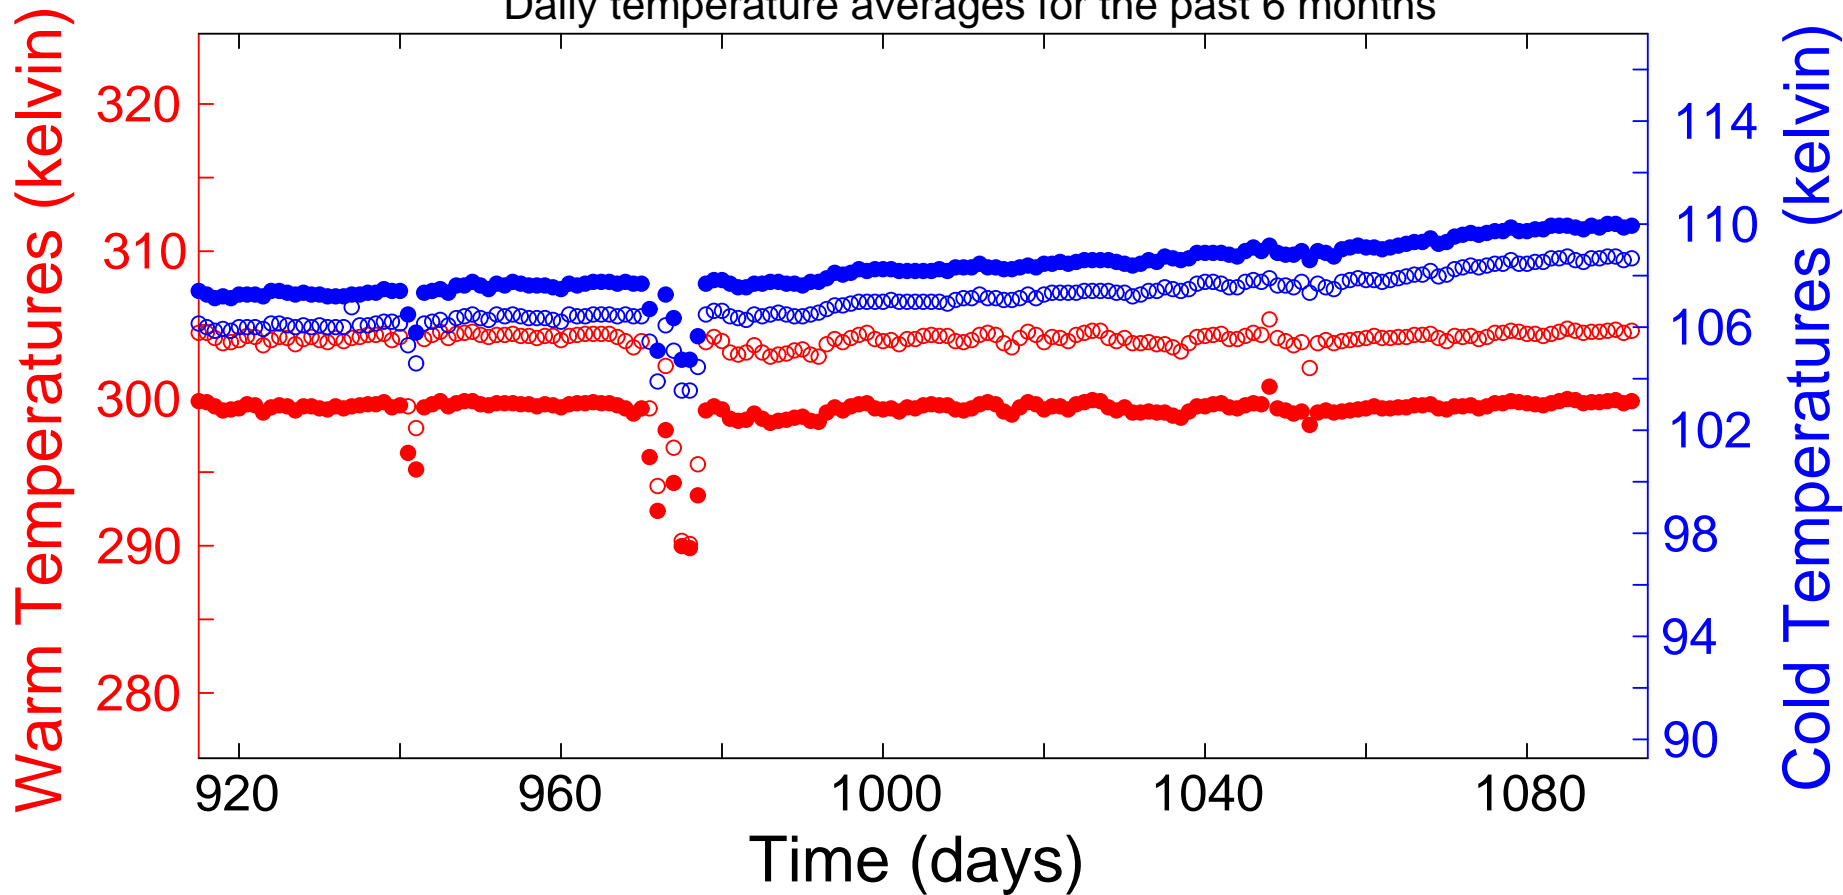

detector 0 (08-May-22)

"Daily temperature averages for the past 6 months"

detector 1 (08-May-22)

"Daily temperature averages for the past 6 months"

detector 2 (08-May-22)

"Daily temperature averages for the past 6 months"

detector 3 (08-May-22)

"Daily temperature averages for the past 6 months"

detector 4 (08-May-22)

"Daily temperature averages for the past 6 months"

detector 5 (08-May-22)

"Daily temperature averages for the past 6 months"

detector 6 (08-May-22)

"Daily temperature averages for the past 6 months"

detector 7 (08-May-22)

"Daily temperature averages for the past 6 months"

detector 8 (08-May-22)

"Daily temperature averages for the past 6 months"