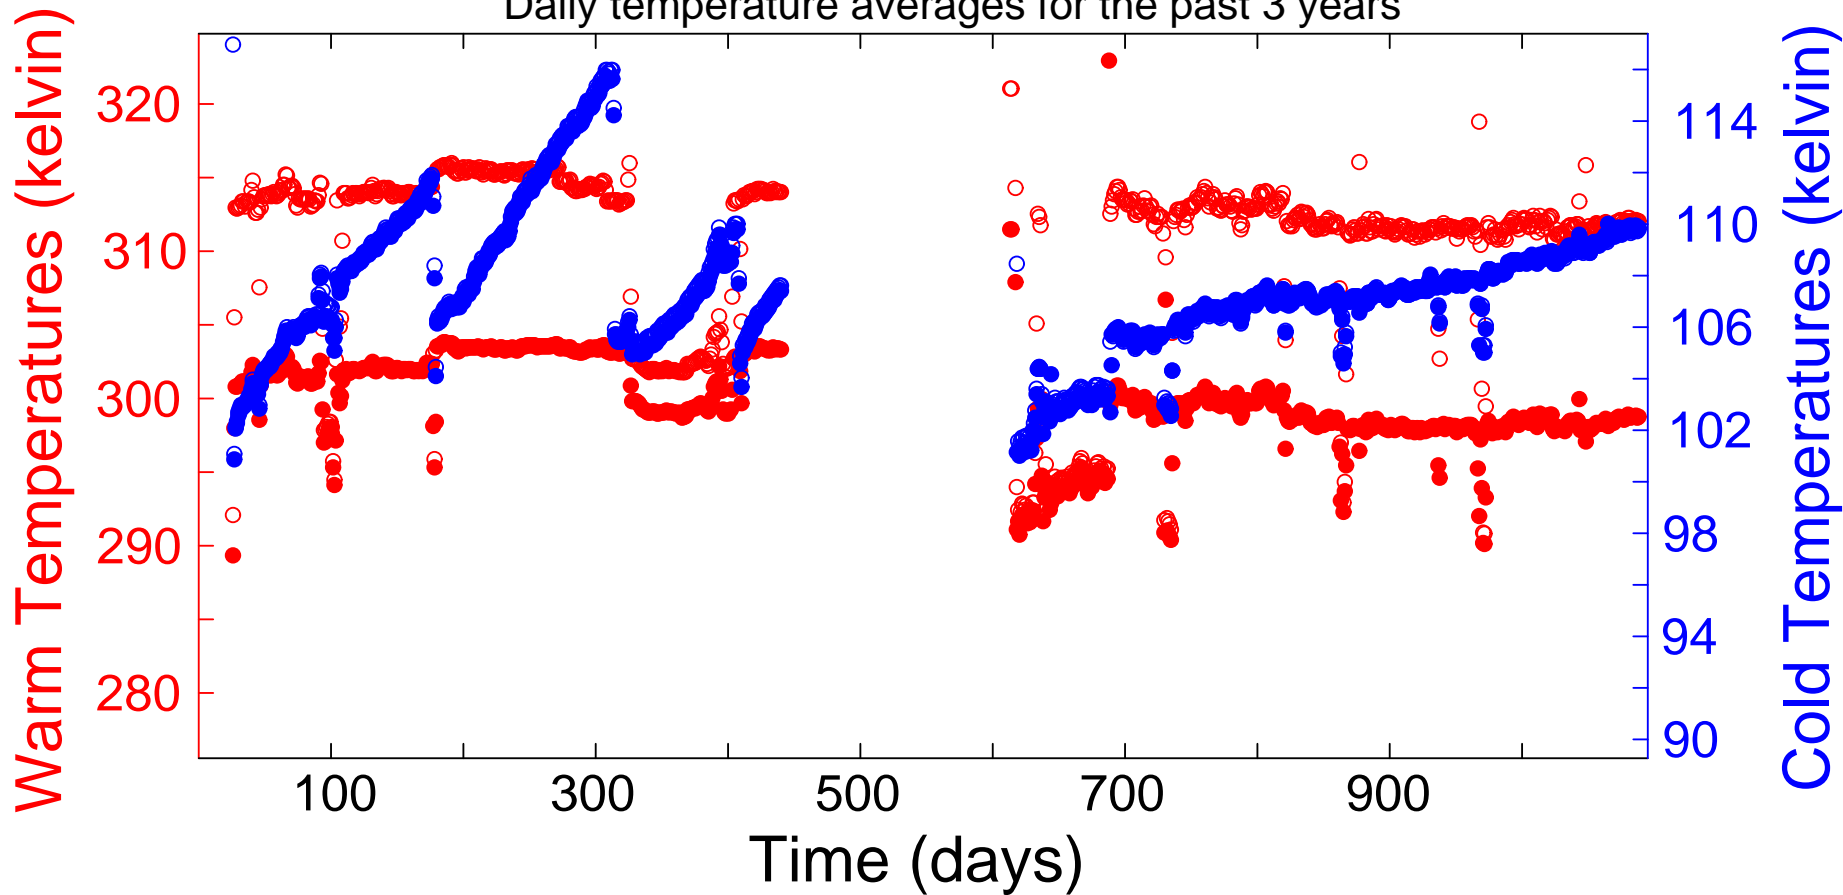

detector 0 (08-May-22)

"Daily temperature averages for the past 3 years"

detector 1 (08-May-22)

"Daily temperature averages for the past 3 years"

detector 2 (08-May-22)

"Daily temperature averages for the past 3 years"

detector 3 (08-May-22)

"Daily temperature averages for the past 3 years"

detector 4 (08-May-22)

"Daily temperature averages for the past 3 years"

detector 5 (08-May-22)

"Daily temperature averages for the past 3 years"

detector 6 (08-May-22)

"Daily temperature averages for the past 3 years"

detector 7 (08-May-22)

"Daily temperature averages for the past 3 years"

detector 8 (08-May-22)

"Daily temperature averages for the past 3 years"

detector 12 (08-May-22)

"Daily temperature averages for the past 3 years"

detector 29 (08-May-22)

"Daily temperature averages for the past 3 years"