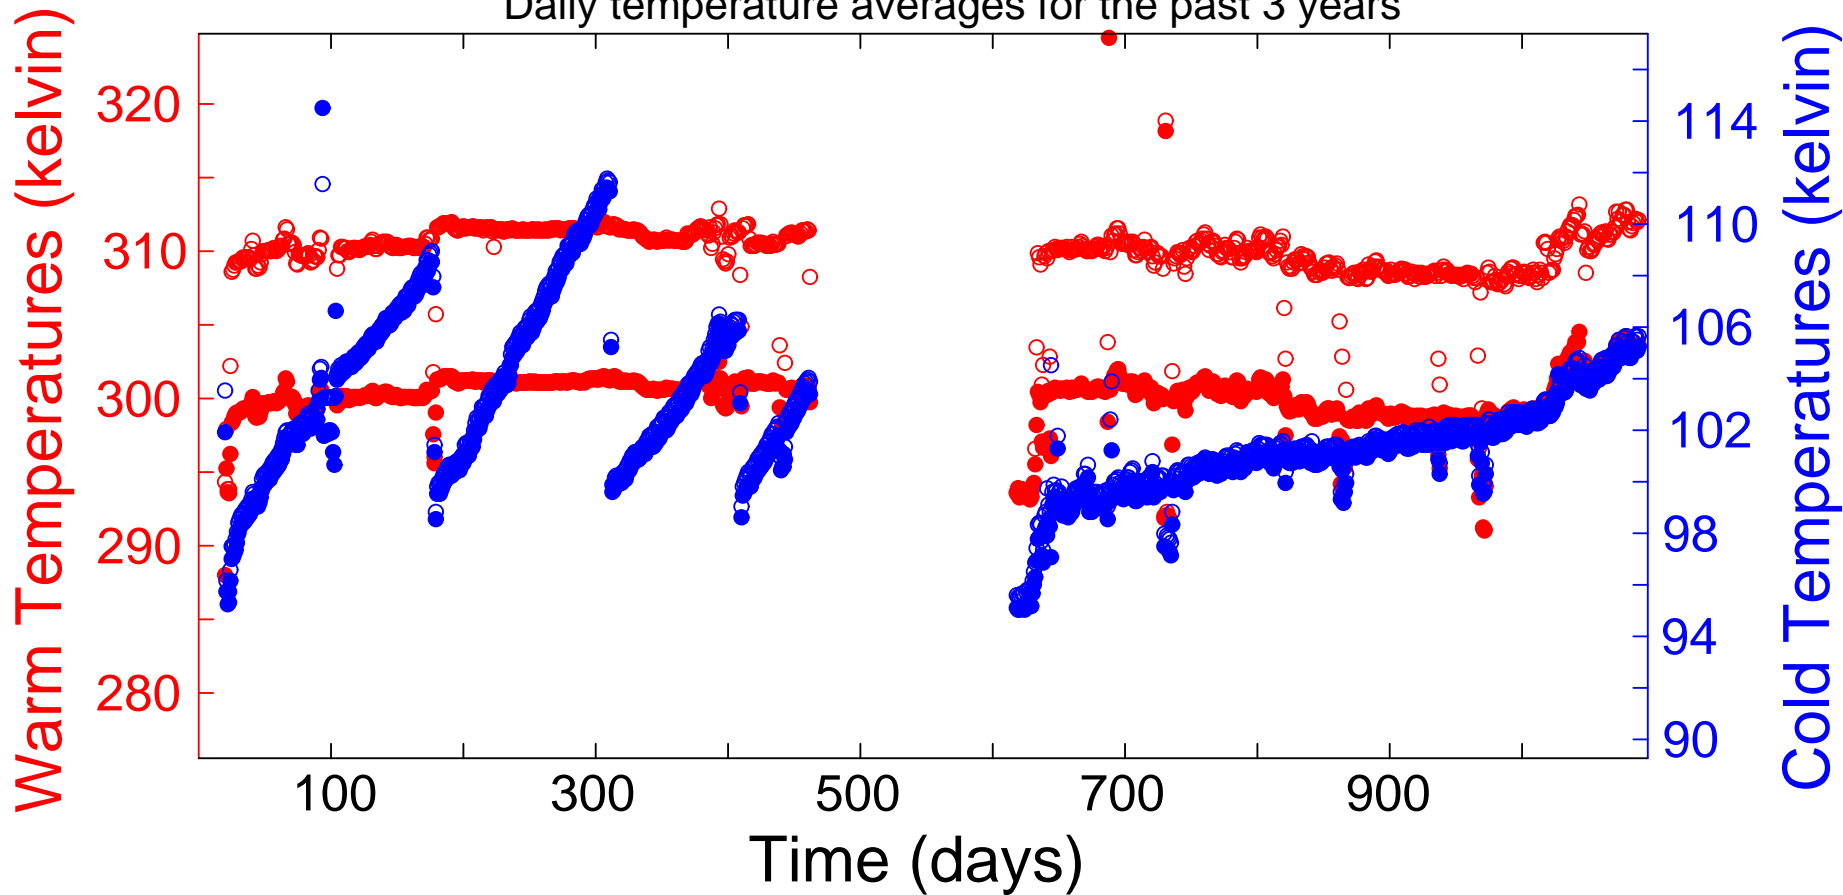

detector 0 (08-May-22)

"Daily temperature averages for the past 3 years"

detector 1 (08-May-22)

"Daily temperature averages for the past 3 years"

detector 2 (08-May-22)

"Daily temperature averages for the past 3 years"

detector 3 (08-May-22)

"Daily temperature averages for the past 3 years"

detector 4 (08-May-22)

"Daily temperature averages for the past 3 years"

detector 5 (08-May-22)

"Daily temperature averages for the past 3 years"

detector 6 (08-May-22)

"Daily temperature averages for the past 3 years"

detector 7 (08-May-22)

"Daily temperature averages for the past 3 years"

detector 8 (08-May-22)

"Daily temperature averages for the past 3 years"

detector 12 (08-May-22)

"Daily temperature averages for the past 3 years"

detector 29 (08-May-22)

"Daily temperature averages for the past 3 years"