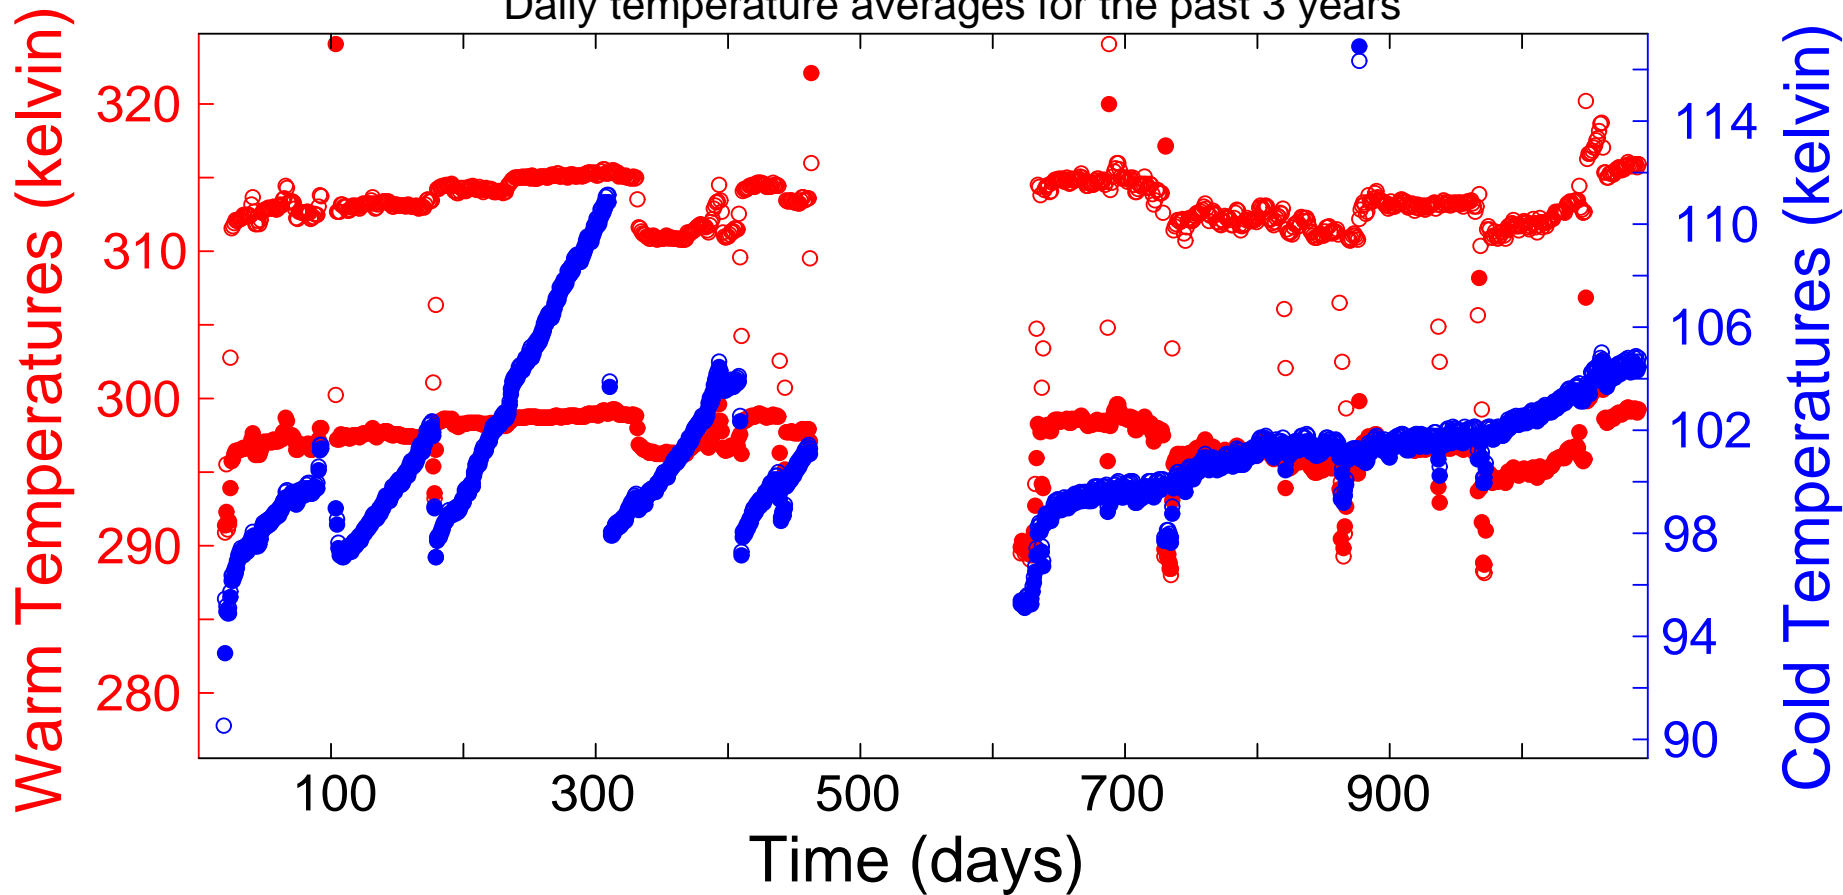

detector 0 (08-May-22)

"Daily temperature averages for the past 3 years"

detector 1 (08-May-22)

"Daily temperature averages for the past 3 years"

detector 2 (08-May-22)

"Daily temperature averages for the past 3 years"

detector 3 (08-May-22)

"Daily temperature averages for the past 3 years"

detector 4 (08-May-22)

"Daily temperature averages for the past 3 years"

detector 5 (08-May-22)

"Daily temperature averages for the past 3 years"

detector 6 (08-May-22)

"Daily temperature averages for the past 3 years"

detector 7 (08-May-22)

"Daily temperature averages for the past 3 years"

detector 8 (08-May-22)

"Daily temperature averages for the past 3 years"

detector 12 (08-May-22)

"Daily temperature averages for the past 3 years"

detector 29 (08-May-22)

"Daily temperature averages for the past 3 years"