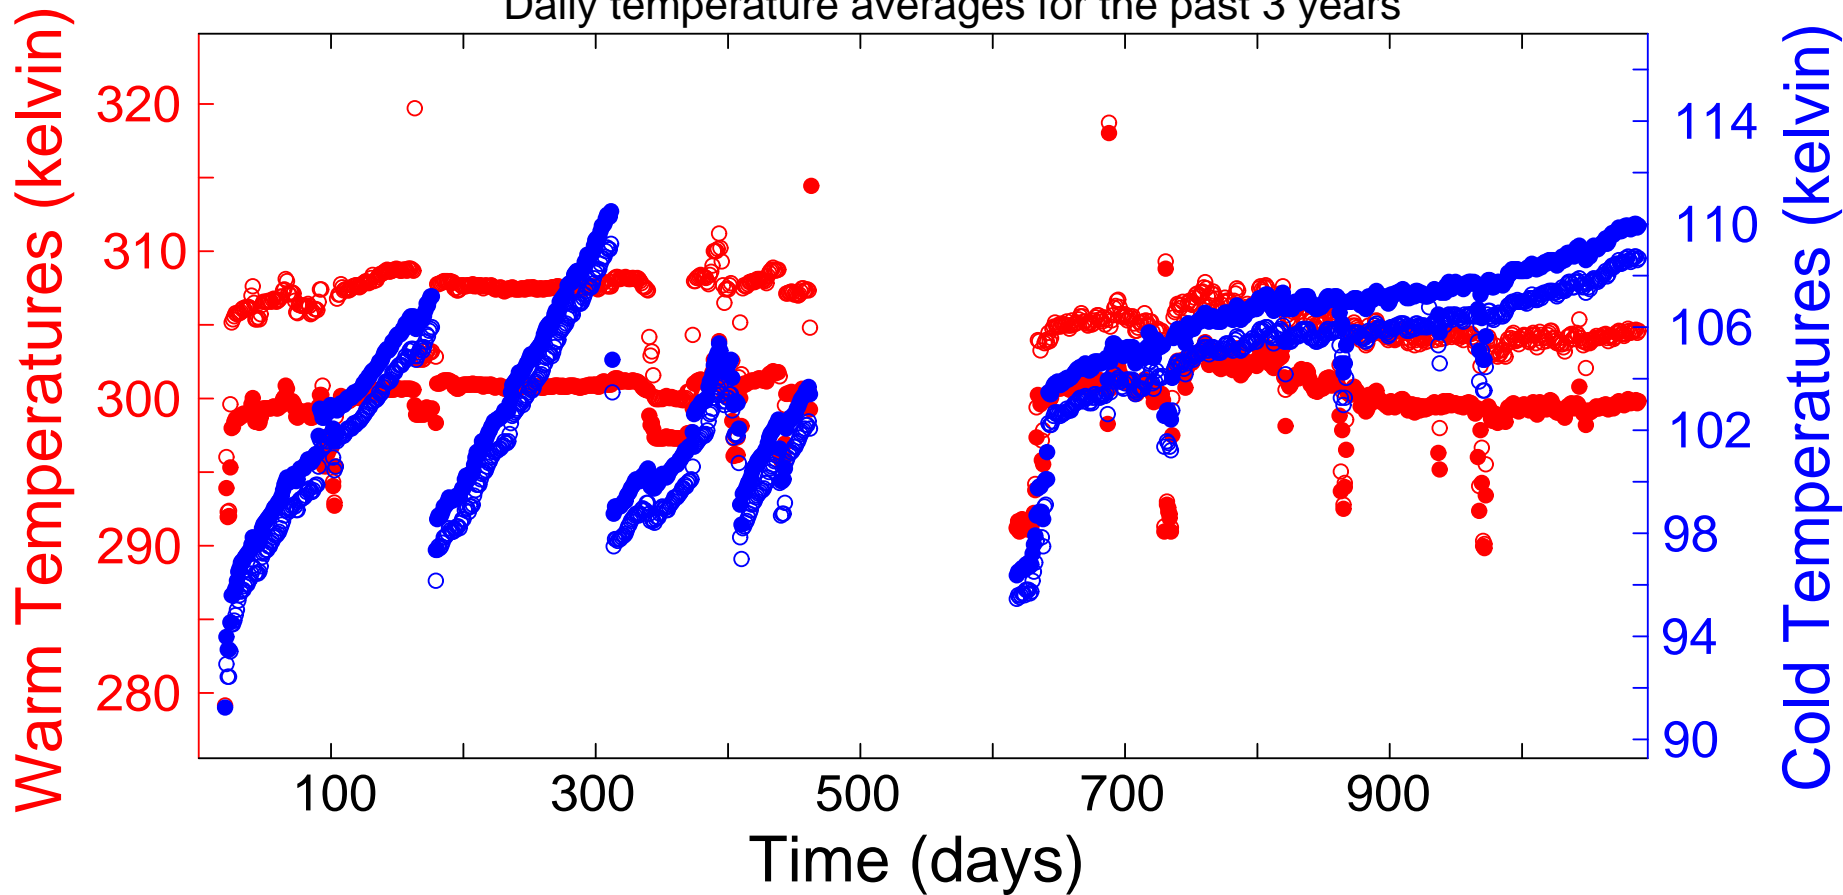

detector 0 (08-May-22)

"Daily temperature averages for the past 3 years"

detector 1 (08-May-22)

"Daily temperature averages for the past 3 years"

detector 2 (08-May-22)

"Daily temperature averages for the past 3 years"

detector 3 (08-May-22)

"Daily temperature averages for the past 3 years"

detector 4 (08-May-22)

"Daily temperature averages for the past 3 years"

detector 5 (08-May-22)

"Daily temperature averages for the past 3 years"

detector 6 (08-May-22)

"Daily temperature averages for the past 3 years"

detector 7 (08-May-22)

"Daily temperature averages for the past 3 years"

detector 8 (08-May-22)

"Daily temperature averages for the past 3 years"