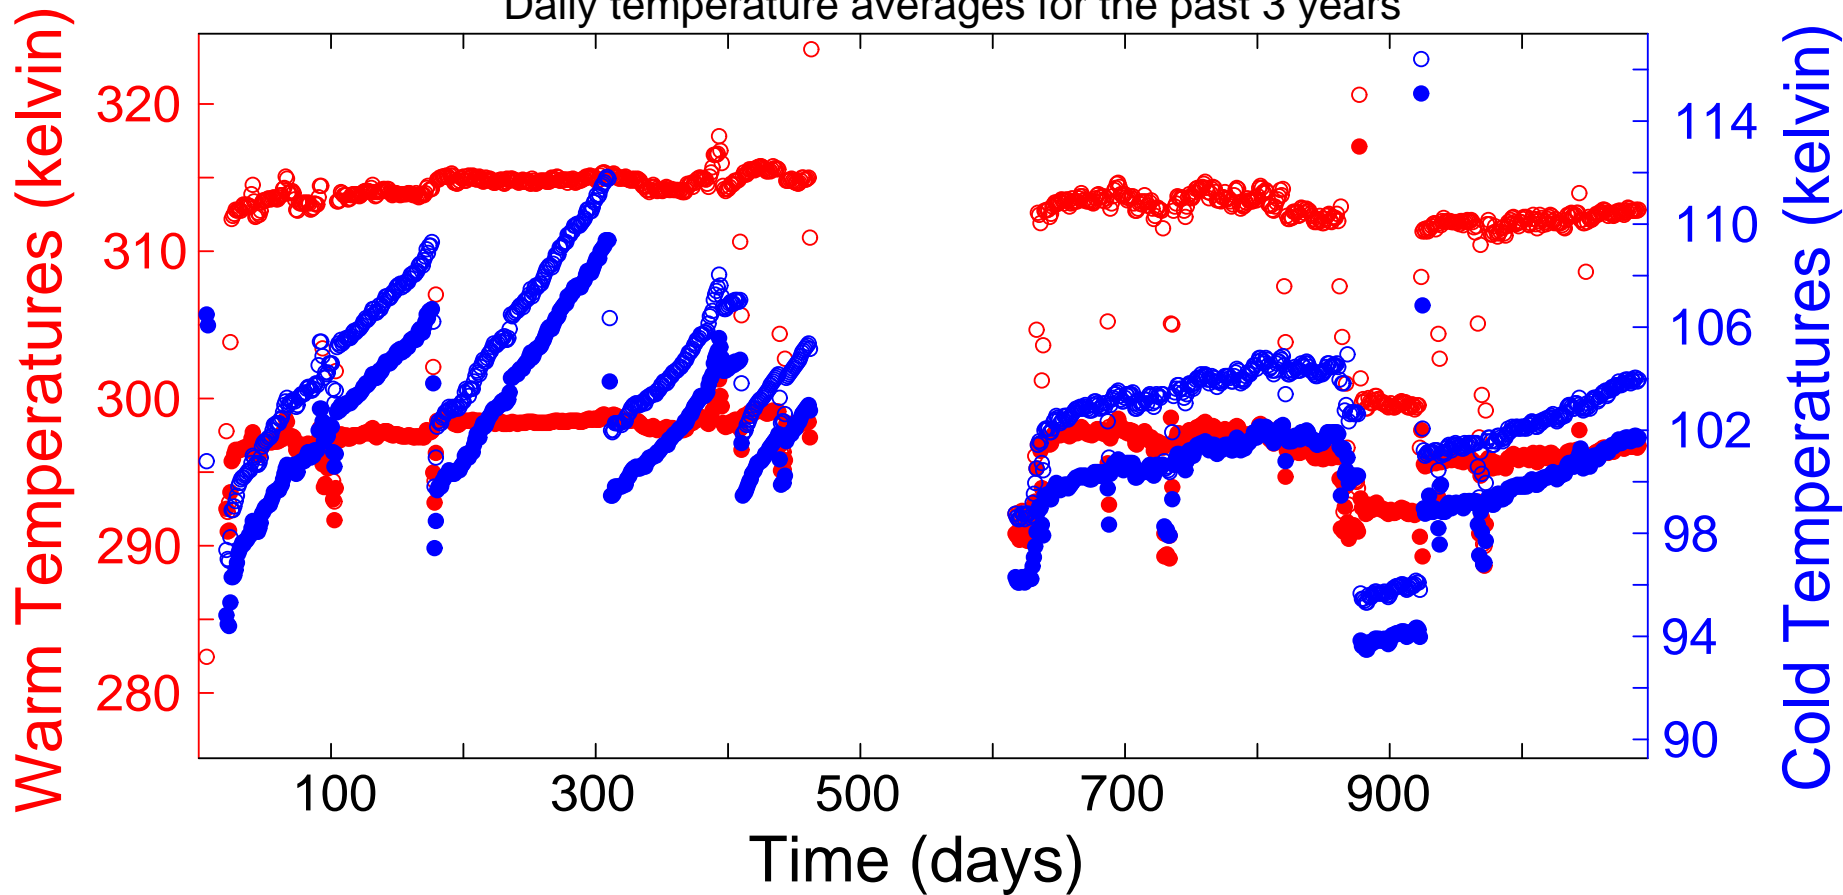

detector 0 (08-May-22)

"Daily temperature averages for the past 3 years"

detector 1 (08-May-22)

"Daily temperature averages for the past 3 years"

detector 2 (08-May-22)

"Daily temperature averages for the past 3 years"

detector 3 (08-May-22)

"Daily temperature averages for the past 3 years"

detector 4 (08-May-22)

"Daily temperature averages for the past 3 years"

detector 5 (08-May-22)

"Daily temperature averages for the past 3 years"

detector 6 (08-May-22)

"Daily temperature averages for the past 3 years"

detector 7 (08-May-22)

"Daily temperature averages for the past 3 years"

detector 8 (08-May-22)

"Daily temperature averages for the past 3 years"

detector 12 (08-May-22)

"Daily temperature averages for the past 3 years"

detector 29 (08-May-22)

"Daily temperature averages for the past 3 years"