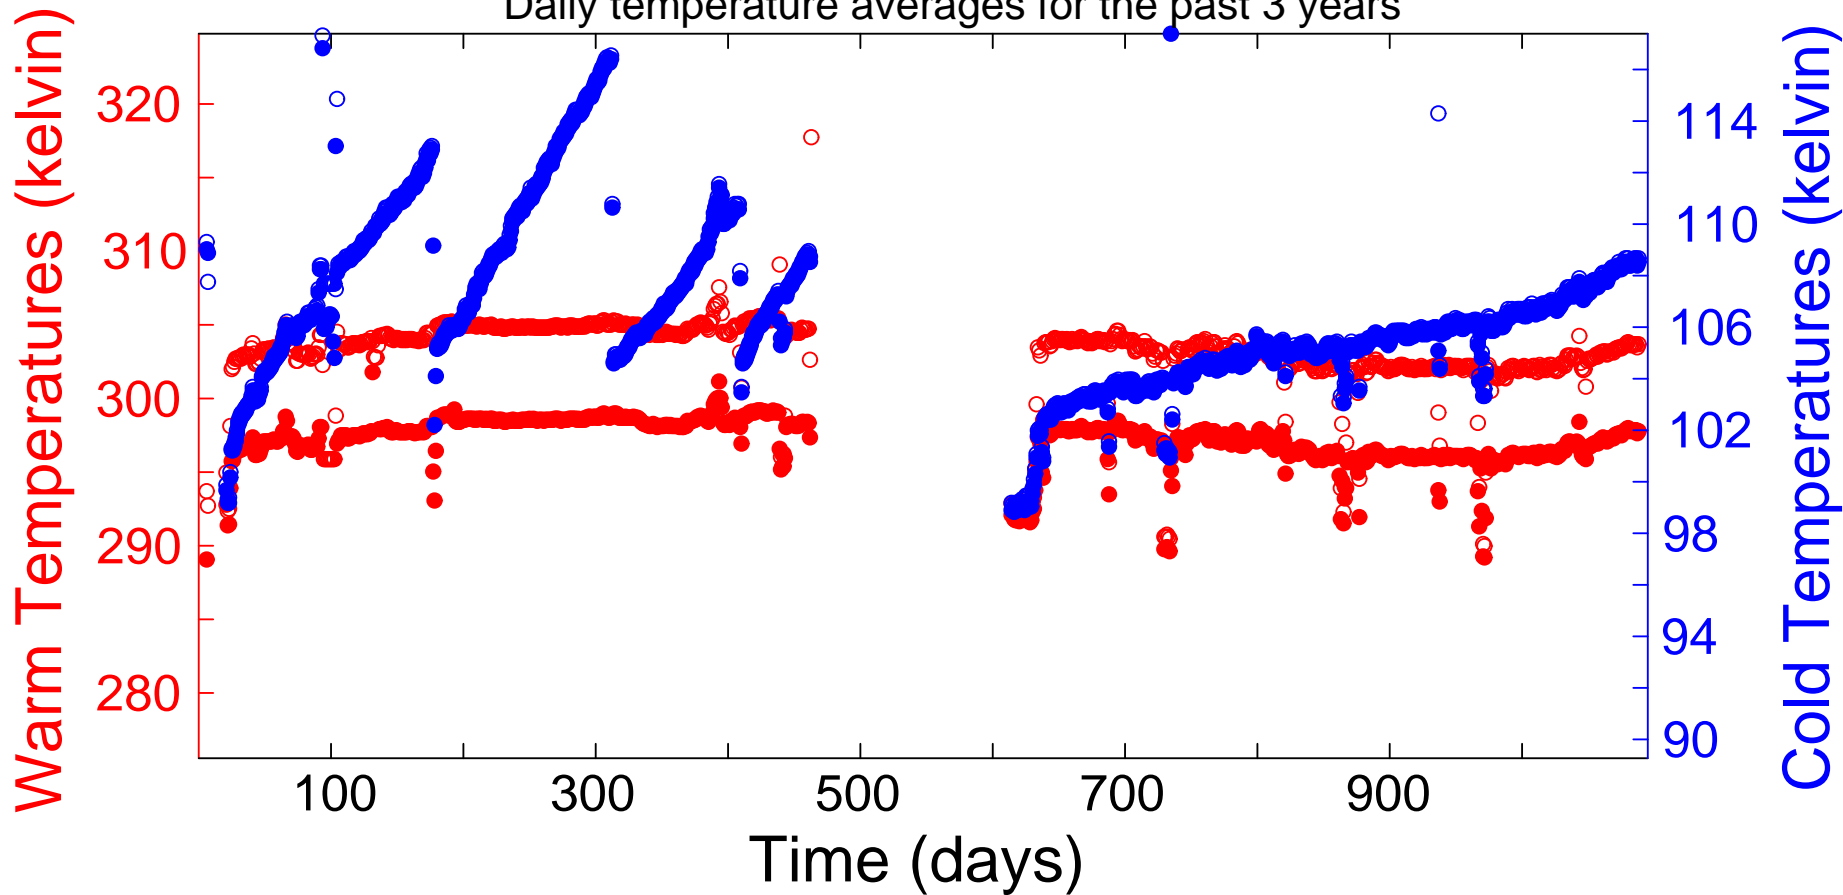

detector 0 (08-May-22)

"Daily temperature averages for the past 3 years"

detector 1 (08-May-22)

"Daily temperature averages for the past 3 years"

detector 2 (08-May-22)

"Daily temperature averages for the past 3 years"

detector 3 (08-May-22)

"Daily temperature averages for the past 3 years"

detector 4 (08-May-22)

"Daily temperature averages for the past 3 years"

detector 5 (08-May-22)

"Daily temperature averages for the past 3 years"

detector 6 (08-May-22)

"Daily temperature averages for the past 3 years"

detector 7 (08-May-22)

"Daily temperature averages for the past 3 years"

detector 8 (08-May-22)

"Daily temperature averages for the past 3 years"

detector 12 (08-May-22)

"Daily temperature averages for the past 3 years"

detector 29 (08-May-22)

"Daily temperature averages for the past 3 years"