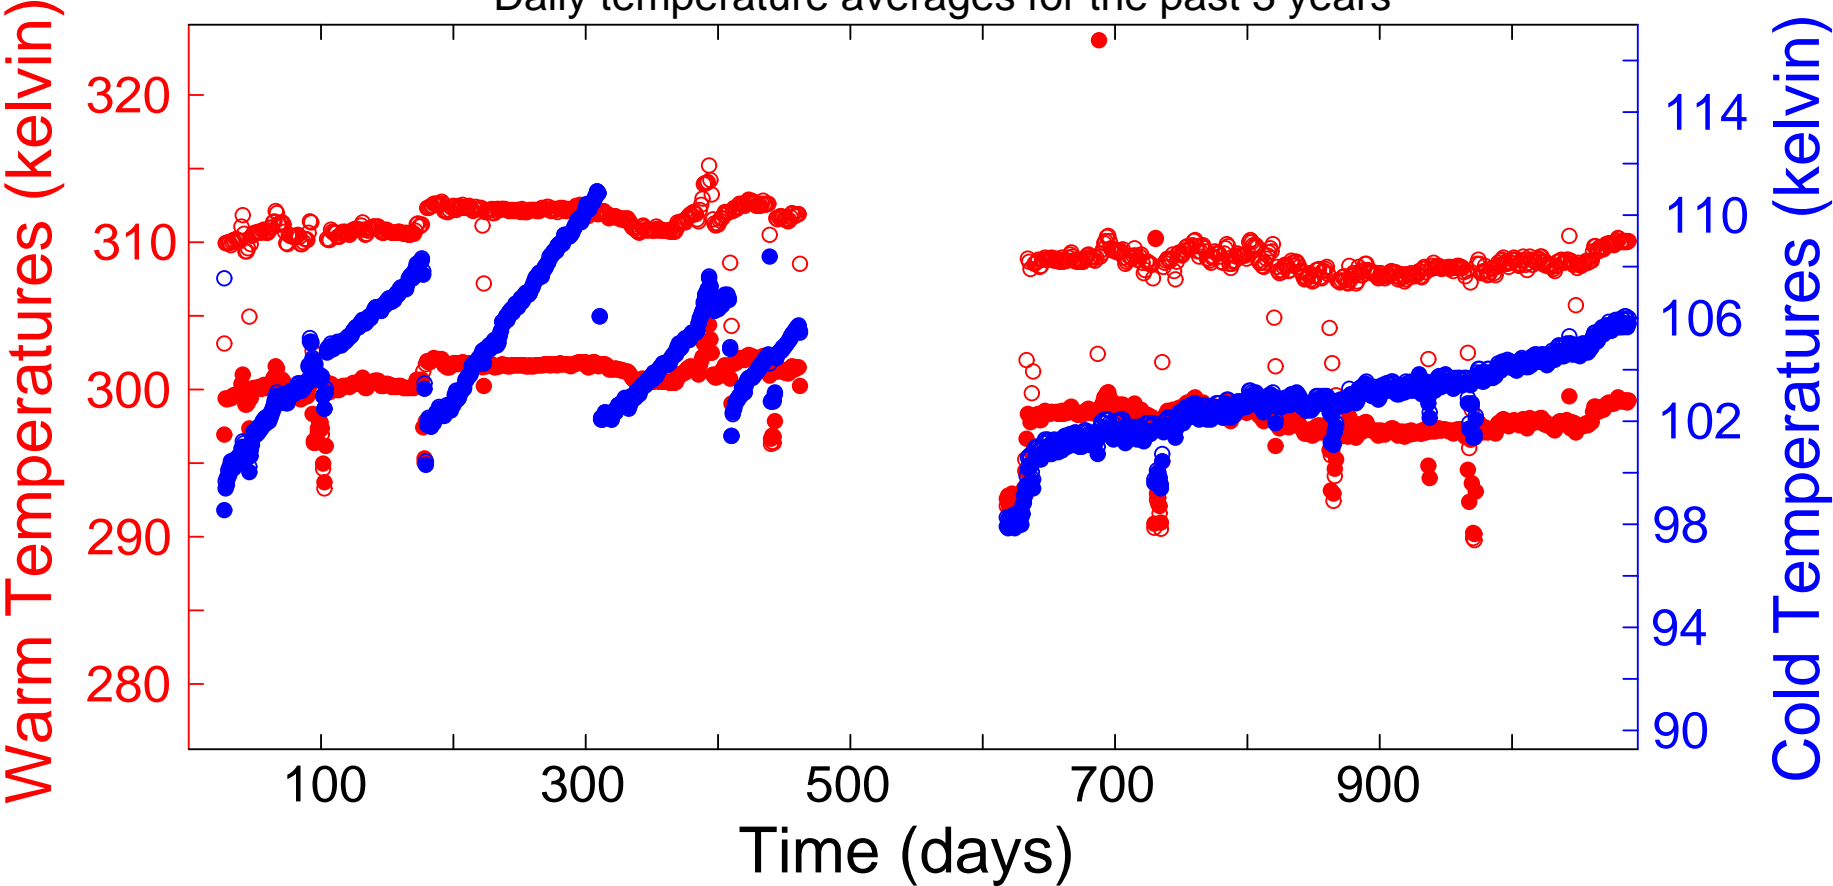

detector 0 (08-May-22)

"Daily temperature averages for the past 3 years"

detector 1 (08-May-22)

"Daily temperature averages for the past 3 years"

detector 2 (08-May-22)

"Daily temperature averages for the past 3 years"

detector 3 (08-May-22)

"Daily temperature averages for the past 3 years"

detector 4 (08-May-22)

"Daily temperature averages for the past 3 years"

detector 5 (08-May-22)

"Daily temperature averages for the past 3 years"

detector 6 (08-May-22)

"Daily temperature averages for the past 3 years"

detector 7 (08-May-22)

"Daily temperature averages for the past 3 years"

detector 8 (08-May-22)

"Daily temperature averages for the past 3 years"

detector 12 (08-May-22)

"Daily temperature averages for the past 3 years"

detector 29 (08-May-22)

"Daily temperature averages for the past 3 years"